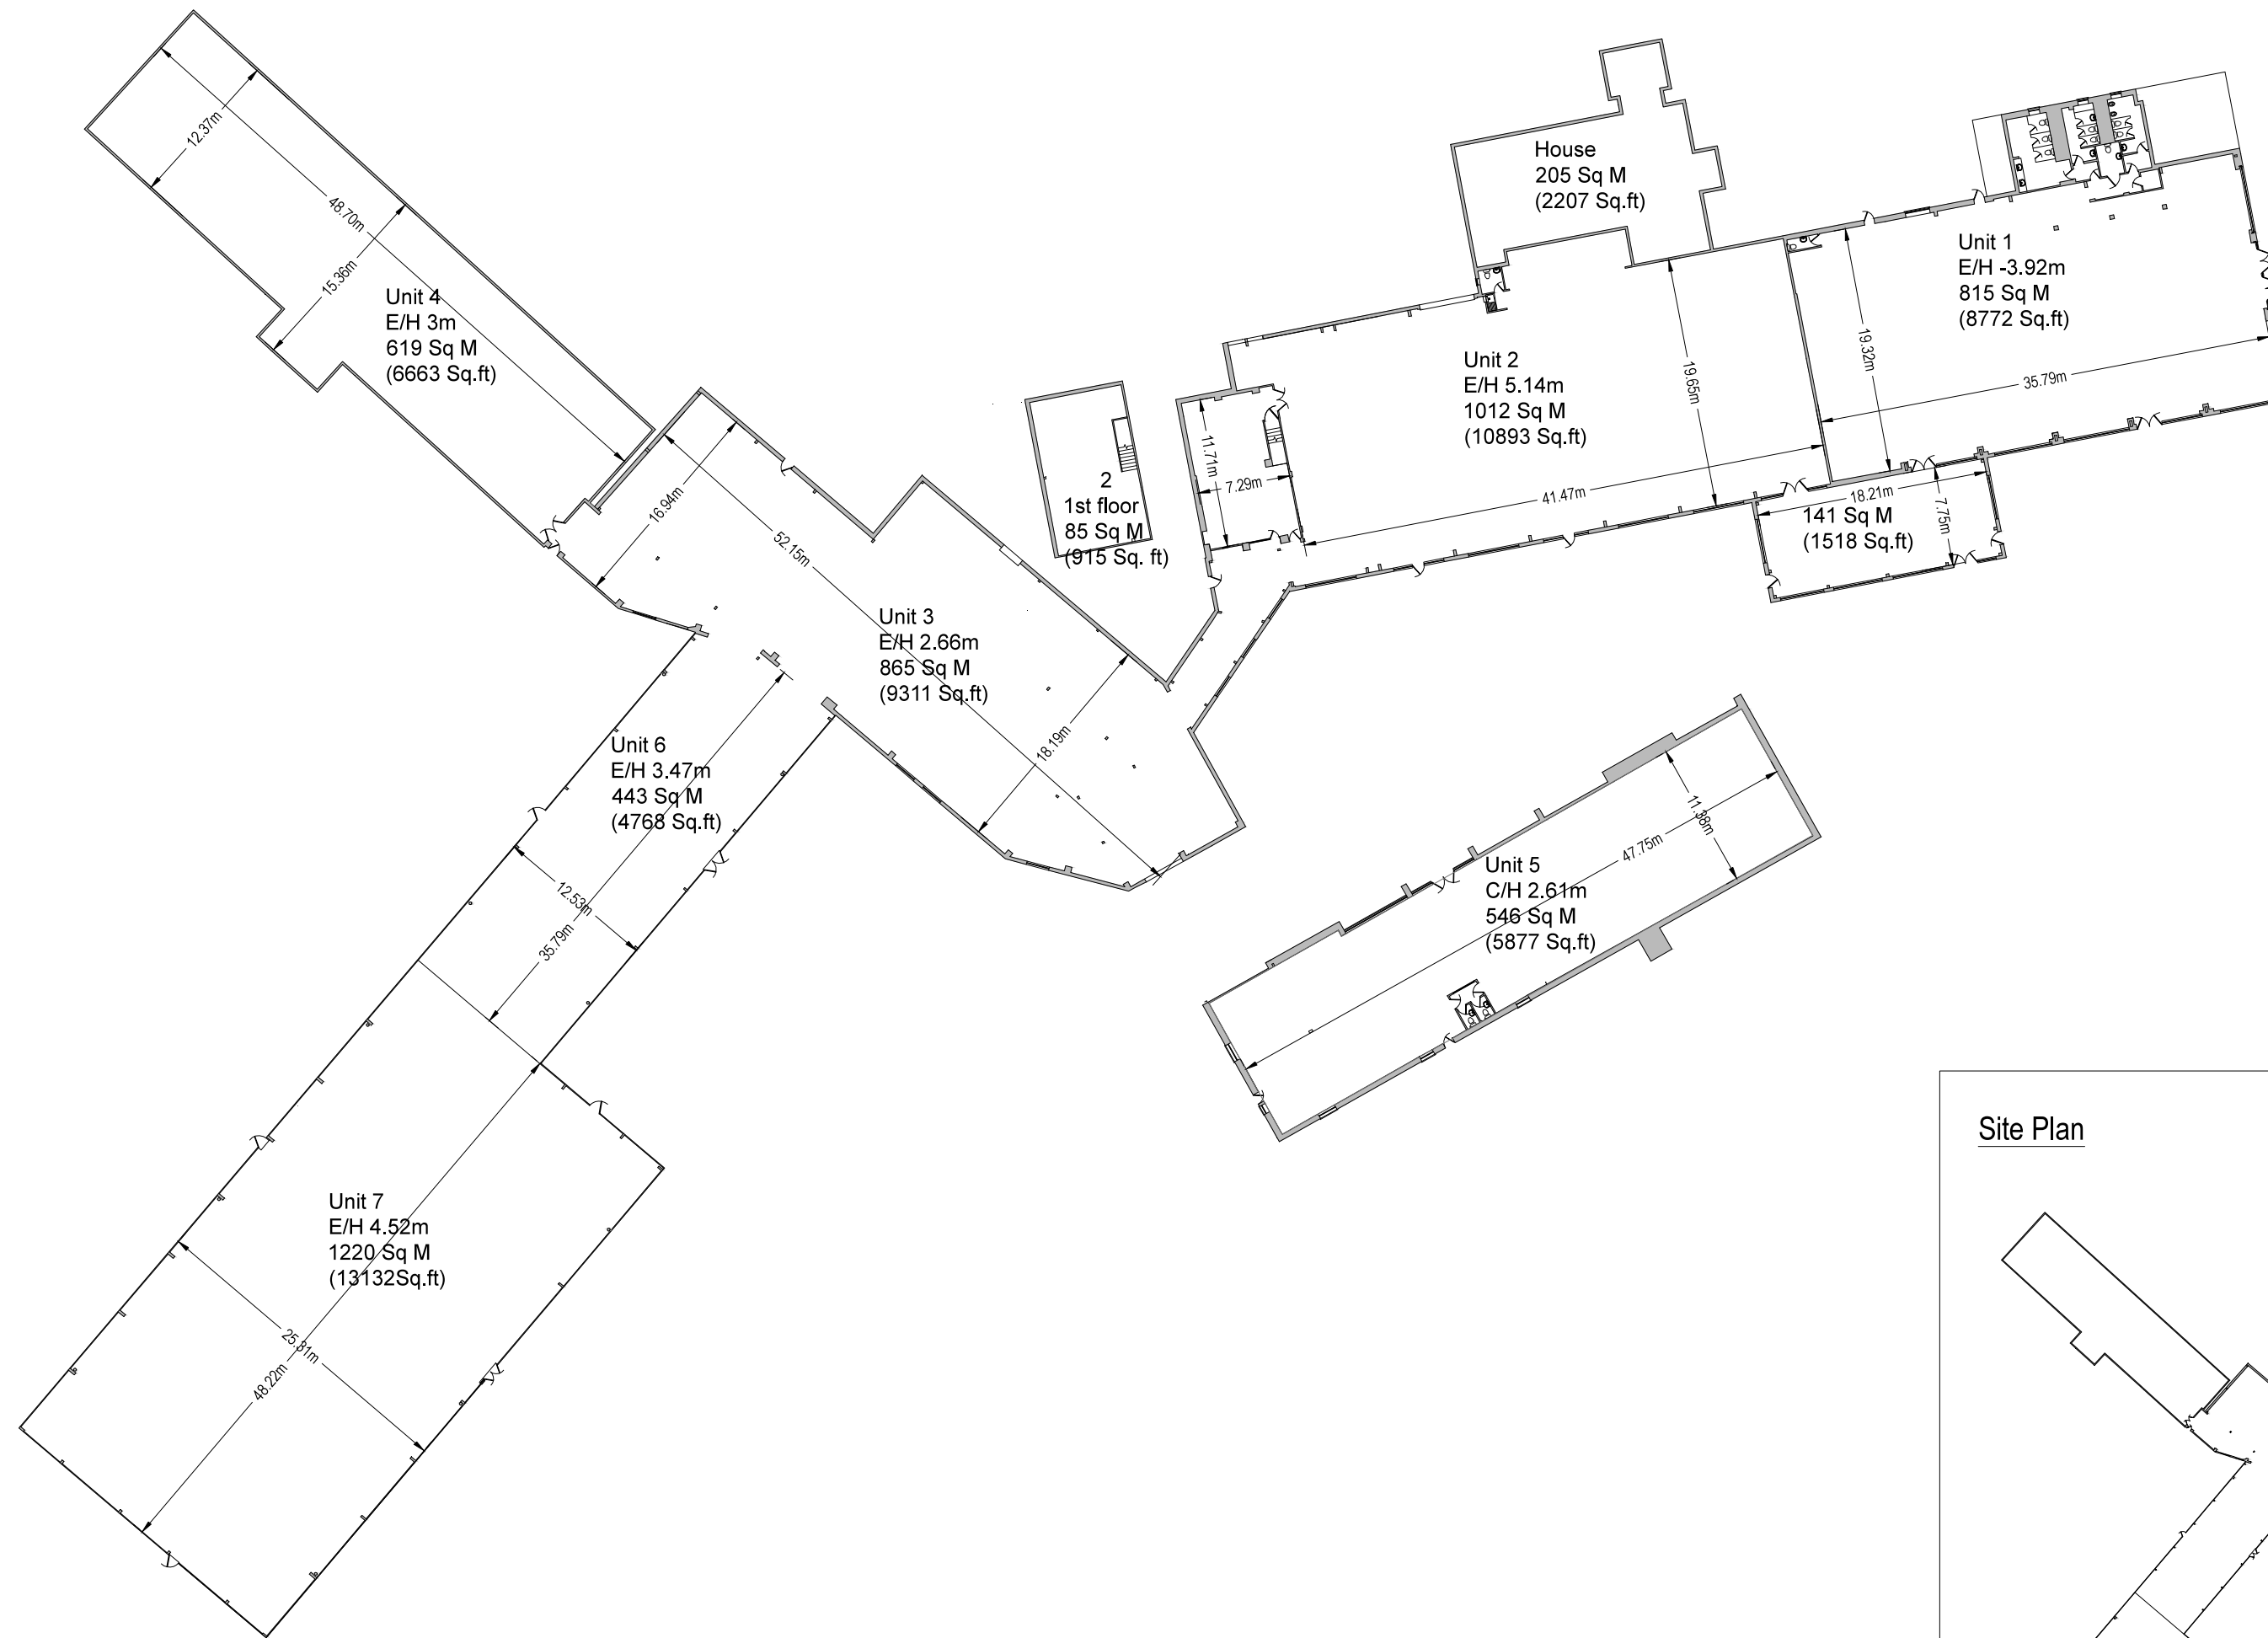

Snetterton Business Park

Snetterton
NORWICH
NR16 2JU

Lease Plan
1:500 - Floor Plan
1:1250 - Site Plan
To be printed @ 100% on A2

Floor Plan

Site Plan