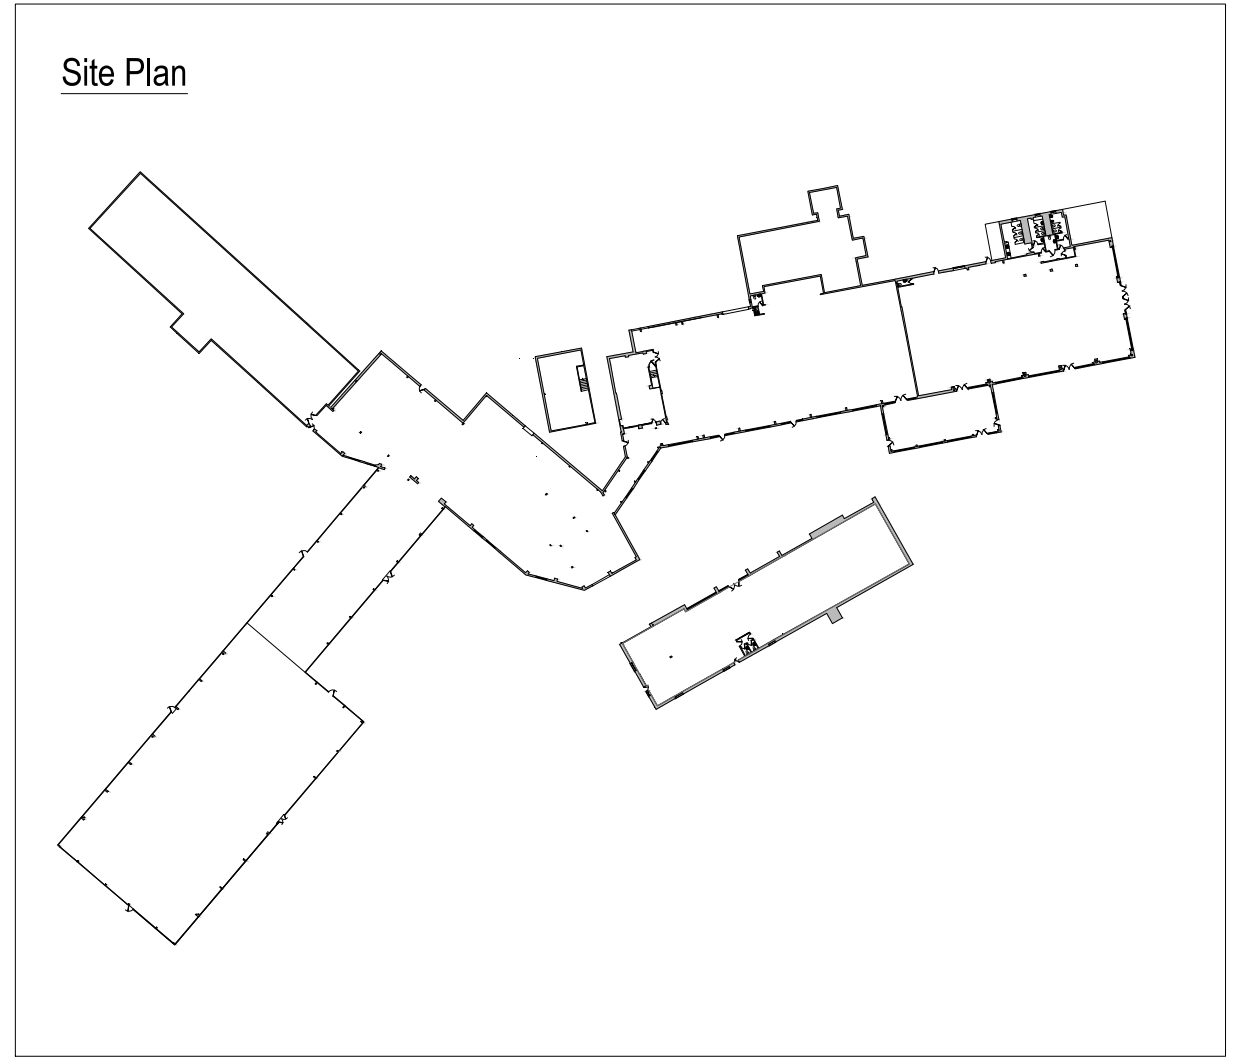

Snetterton Business Park

Snetterton
NORWICH
NR16 2JU

Lease Plan
1:500 - Floor Plan
1:1250 - Site Plan
To be printed @ 100% on A2

Floor Plan

Site Plan