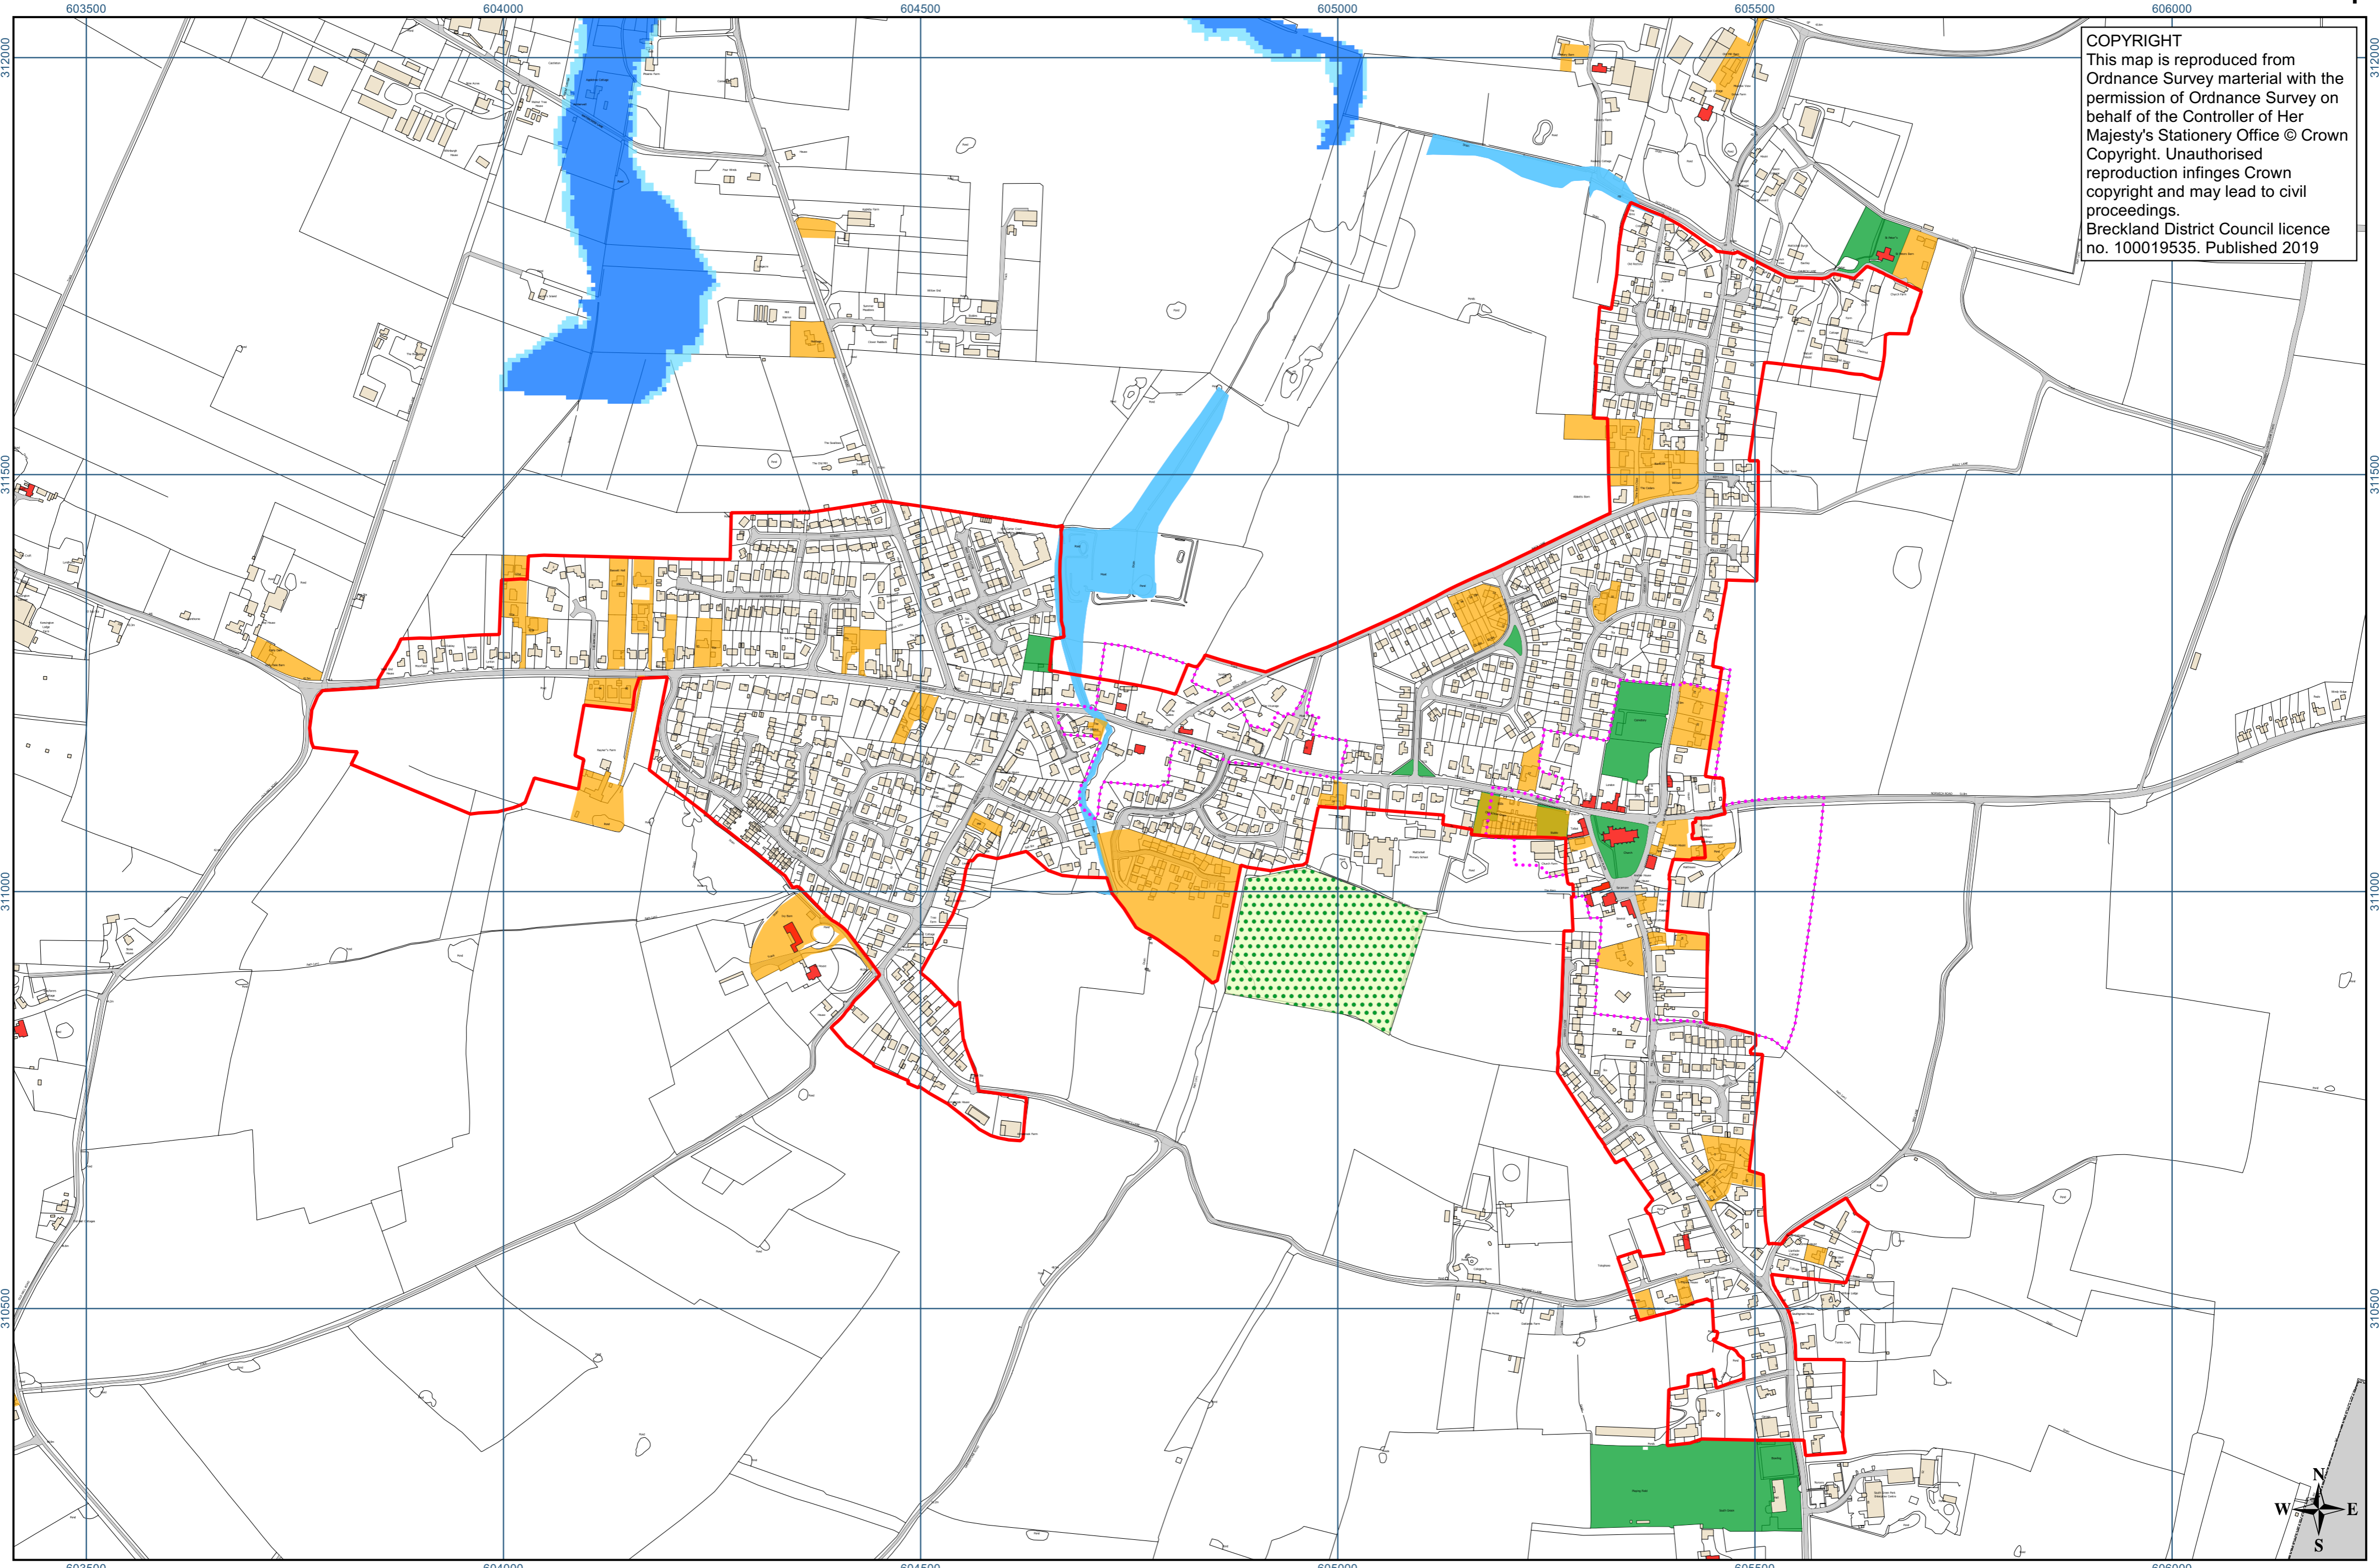

# Mattishall Policies Map

**COPYRIGHT**  
This map is reproduced from Ordnance Survey material with the permission of Ordnance Survey on behalf of the Controller of Her Majesty's Stationery Office © Crown Copyright. Unauthorised reproduction infringes Crown copyright and may lead to civil proceedings.  
Breckland District Council licence no. 100019535. Published 2019

Scale 1:5000