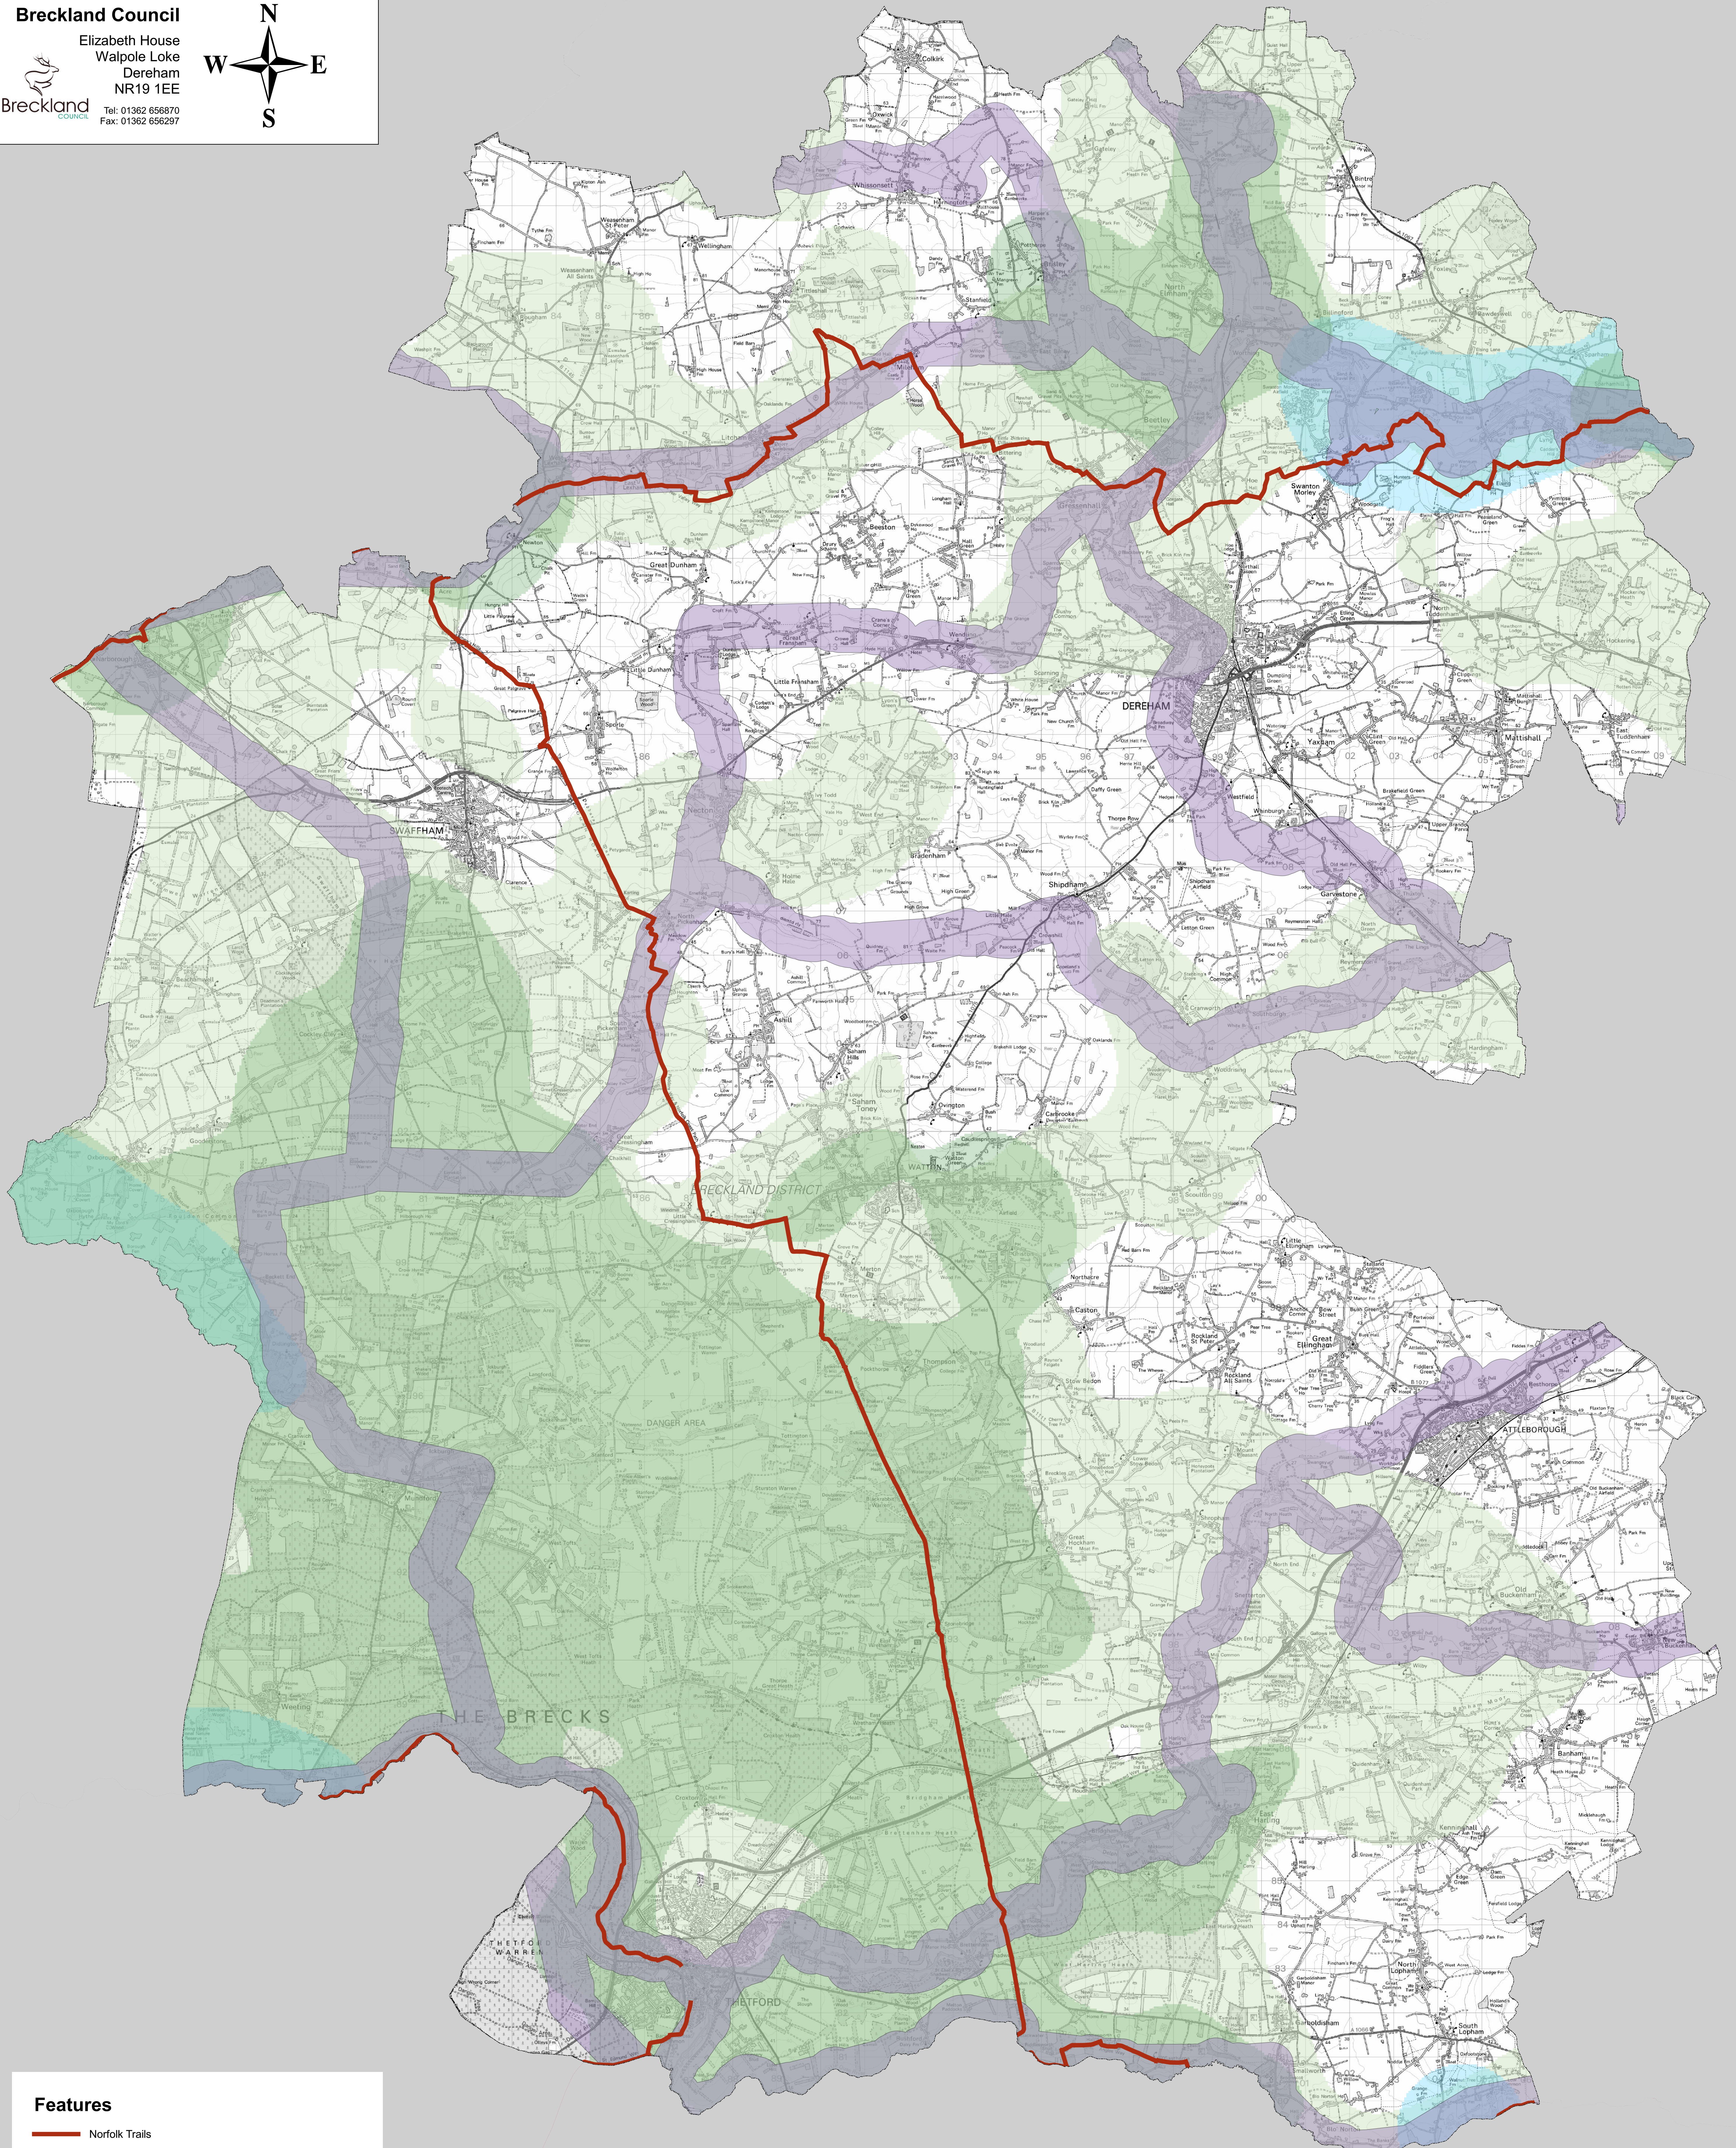

Green Infrastructure Policies Map

0 1 2 3 4 5 6 7 km

Breckland Council
Elizabeth House
Walpole Loke
Dereham
NR19 1EE
Tel: 01362 656870
Fax: 01362 656297

Features

- Norfolk Trails
- Strategic GI Corridors
- Grass/Heath Core Area
- Wetland Core Area
- Woodland Core Area