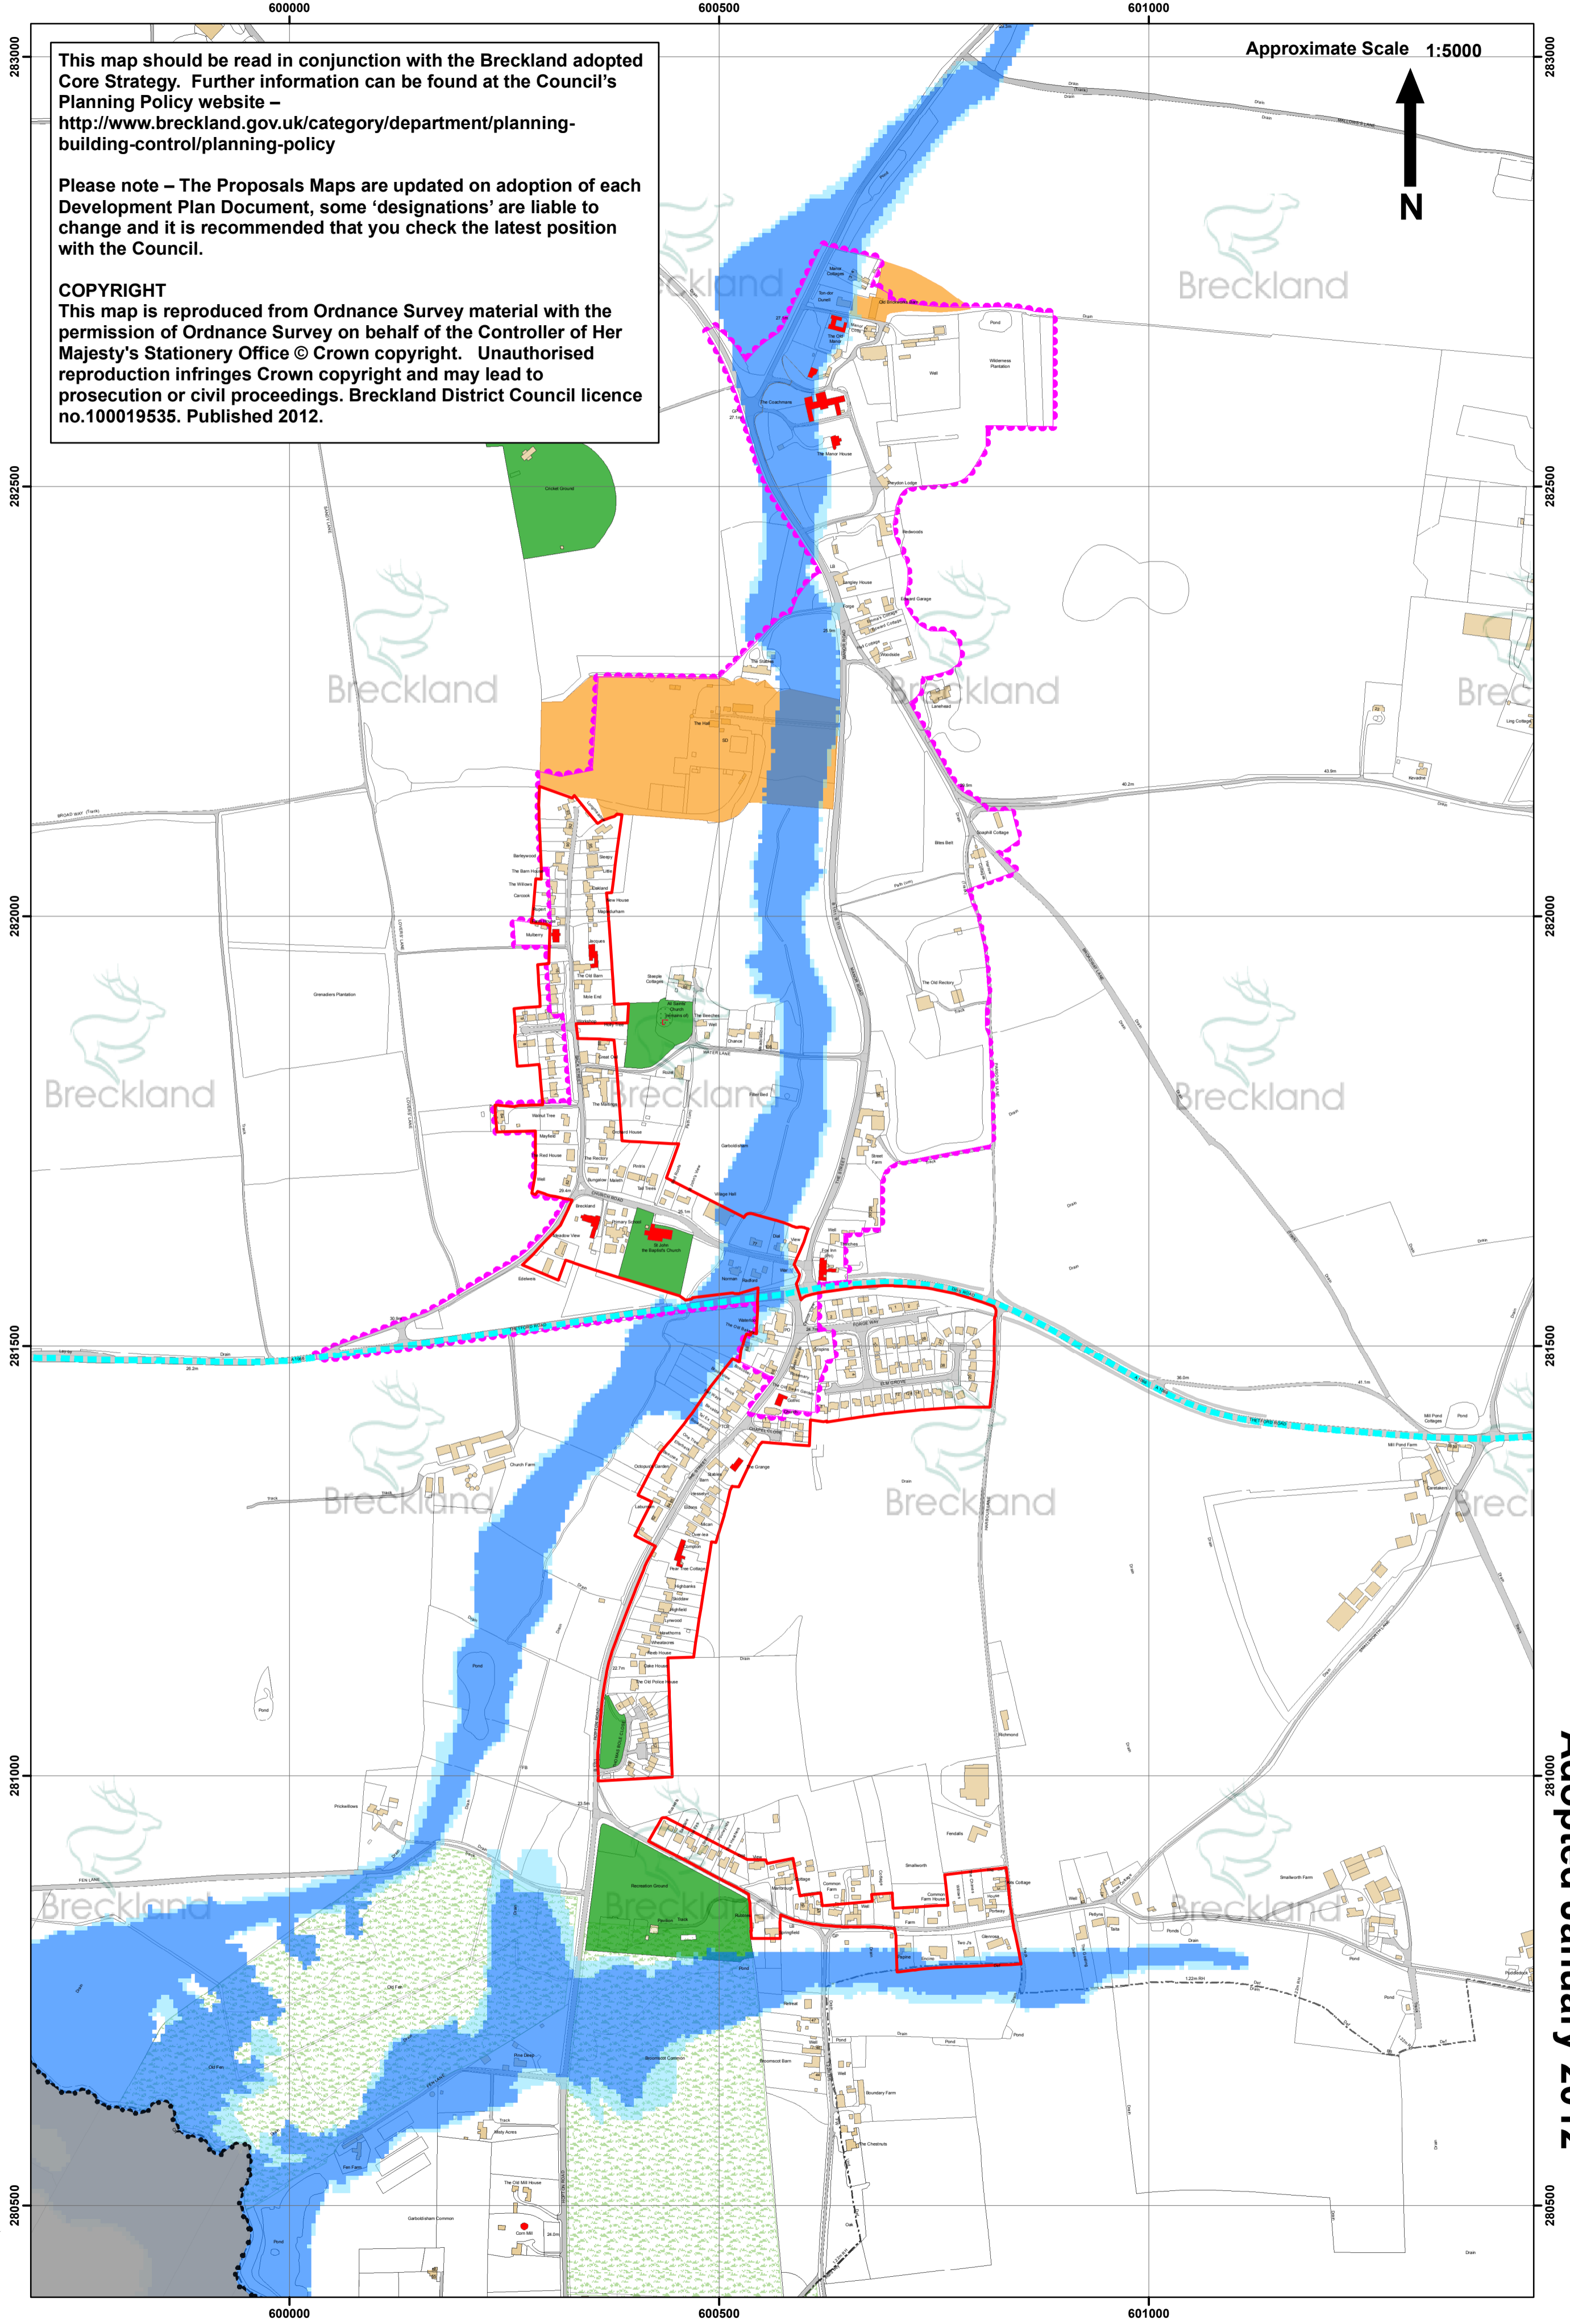

This map should be read in conjunction with the Breckland adopted Core Strategy. Further information can be found at the Council's Planning Policy website – <http://www.breckland.gov.uk/category/department/planning-building-control/planning-policy>

Please note – The Proposals Maps are updated on adoption of each Development Plan Document, some 'designations' are liable to change and it is recommended that you check the latest position with the Council.

**COPYRIGHT**  
 This map is reproduced from Ordnance Survey material with the permission of Ordnance Survey on behalf of the Controller of Her Majesty's Stationery Office © Crown copyright. Unauthorised reproduction infringes Crown copyright and may lead to prosecution or civil proceedings. Breckland District Council licence no.100019535. Published 2012.

Approximate Scale 1:5000

**Garboldisham Proposals Map**  
**Adopted January 2012**