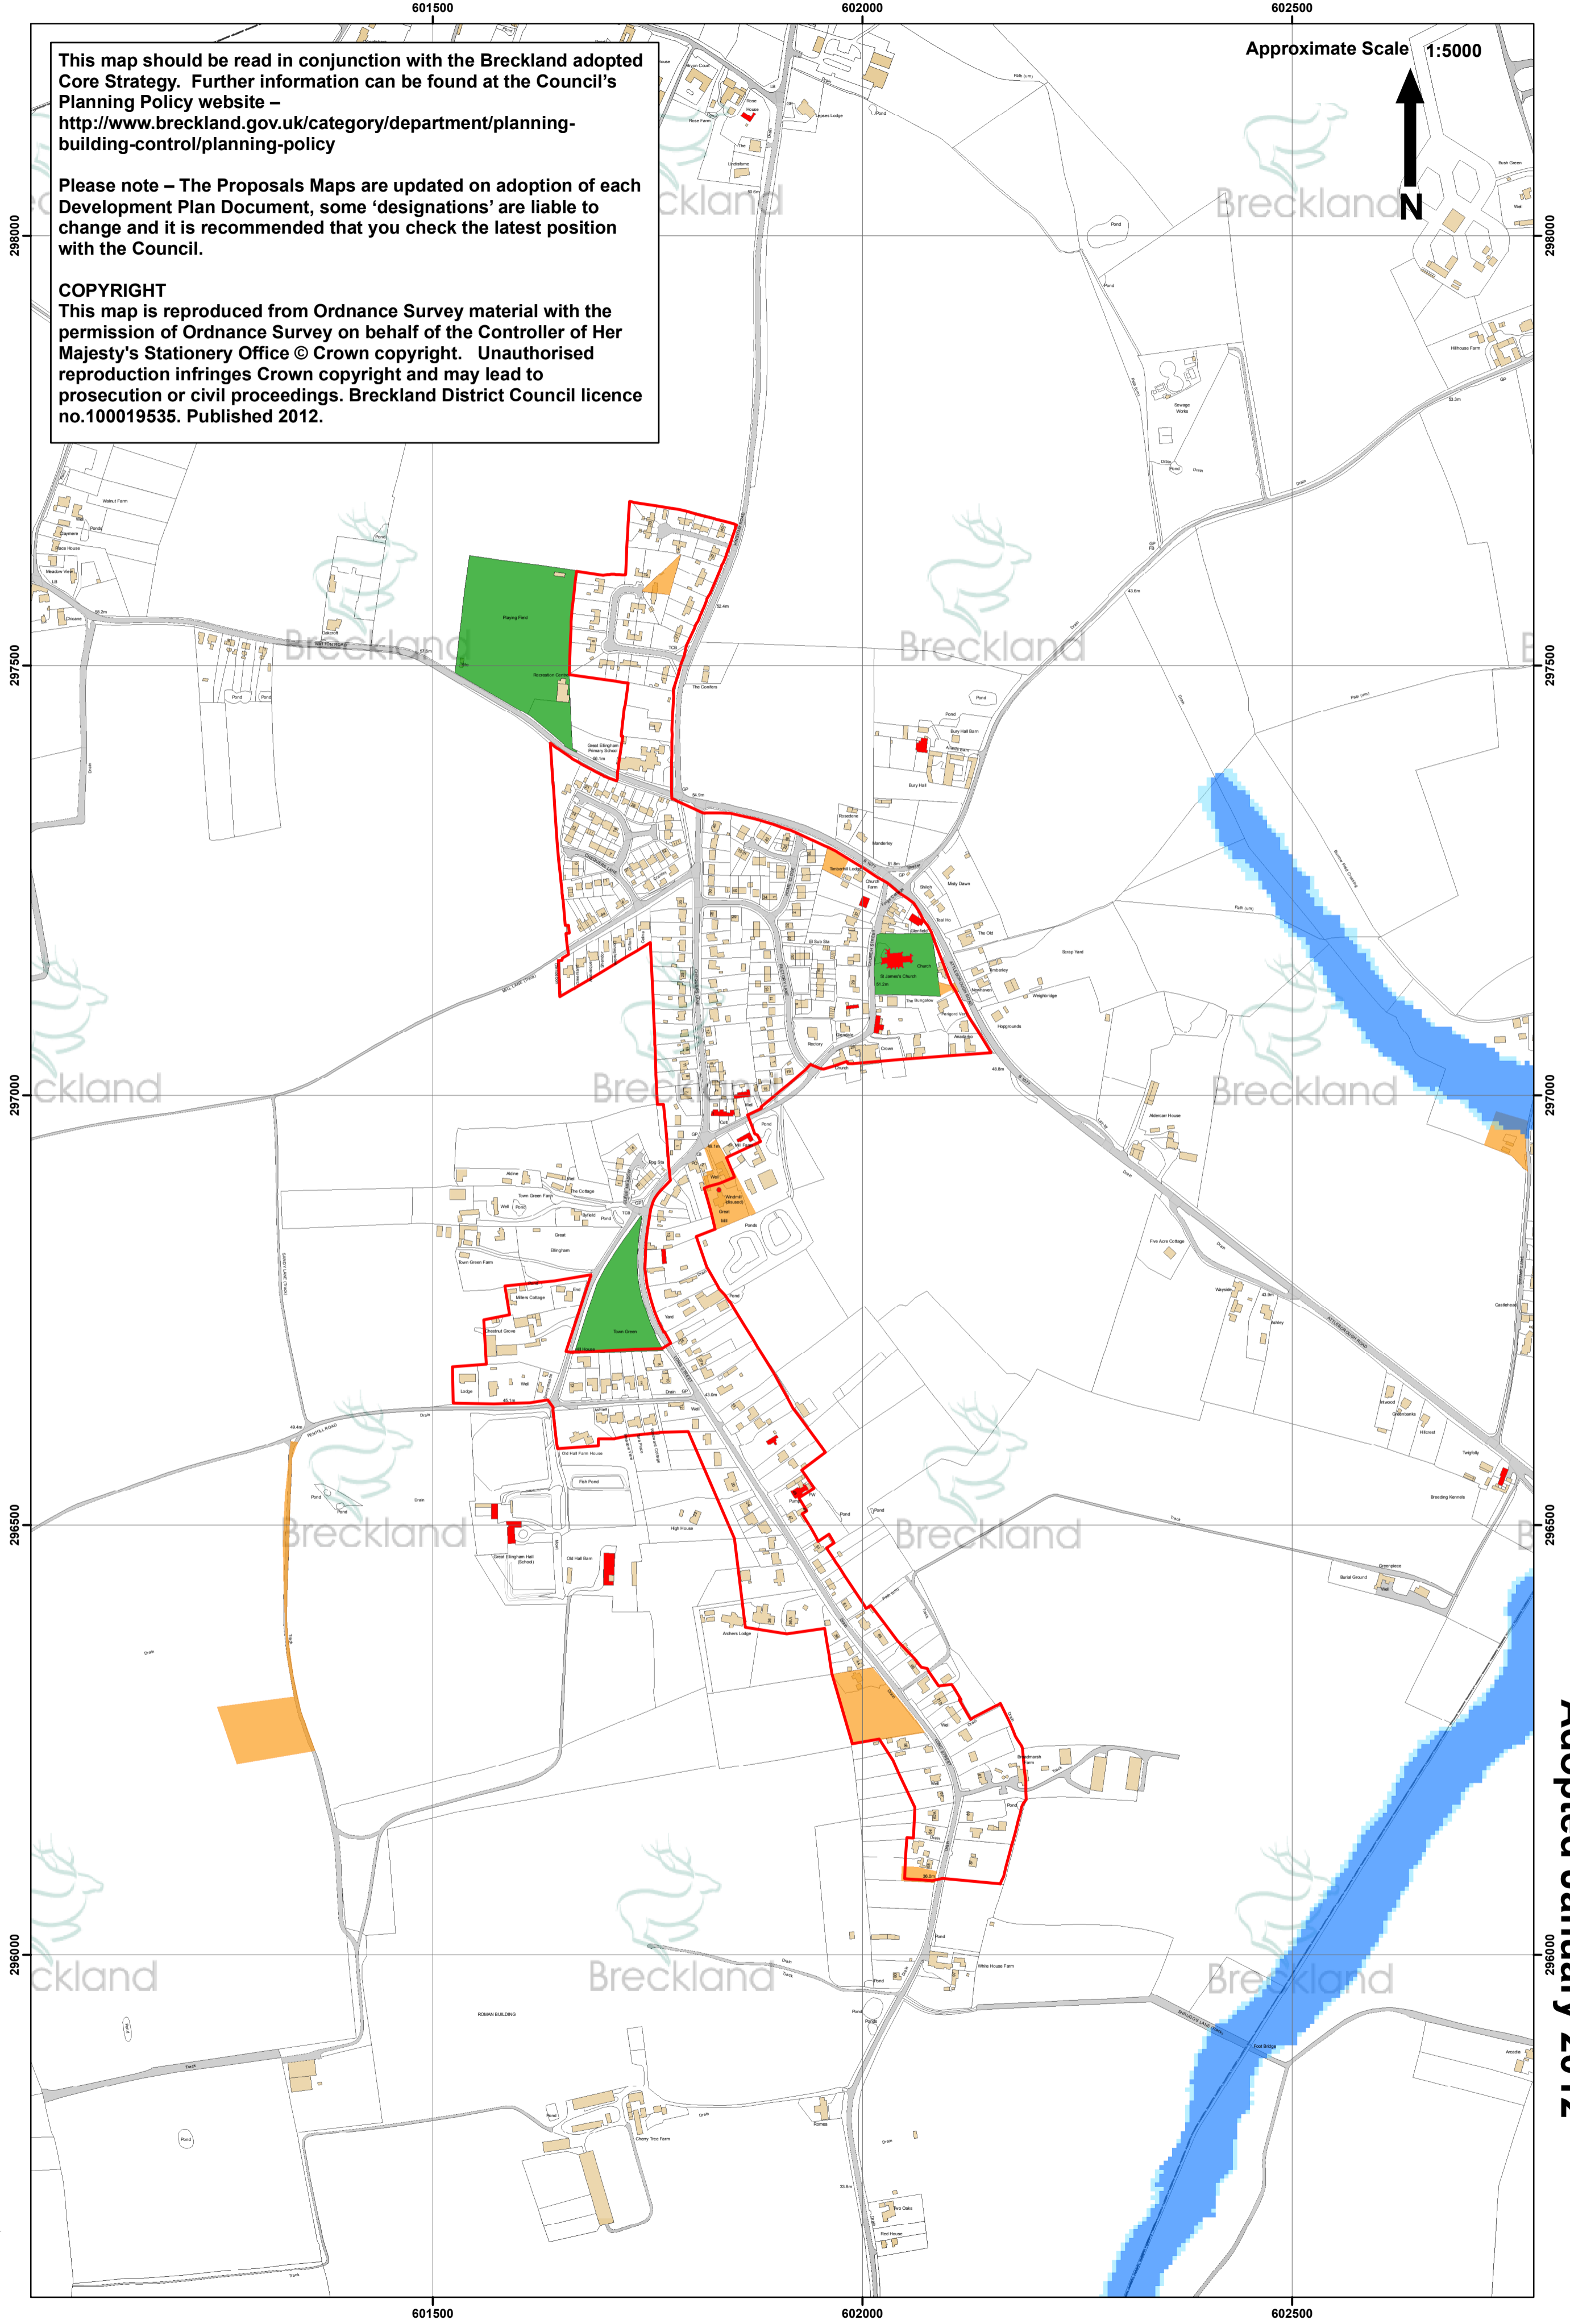

This map should be read in conjunction with the Breckland adopted Core Strategy. Further information can be found at the Council's Planning Policy website – <http://www.breckland.gov.uk/category/department/planning-building-control/planning-policy>

Please note – The Proposals Maps are updated on adoption of each Development Plan Document, some 'designations' are liable to change and it is recommended that you check the latest position with the Council.

**COPYRIGHT**  
 This map is reproduced from Ordnance Survey material with the permission of Ordnance Survey on behalf of the Controller of Her Majesty's Stationery Office © Crown copyright. Unauthorised reproduction infringes Crown copyright and may lead to prosecution or civil proceedings. Breckland District Council licence no.100019535. Published 2012.

Approximate Scale 1:5000

**Great Ellingham Proposals Map**  
**Adopted January 2012**