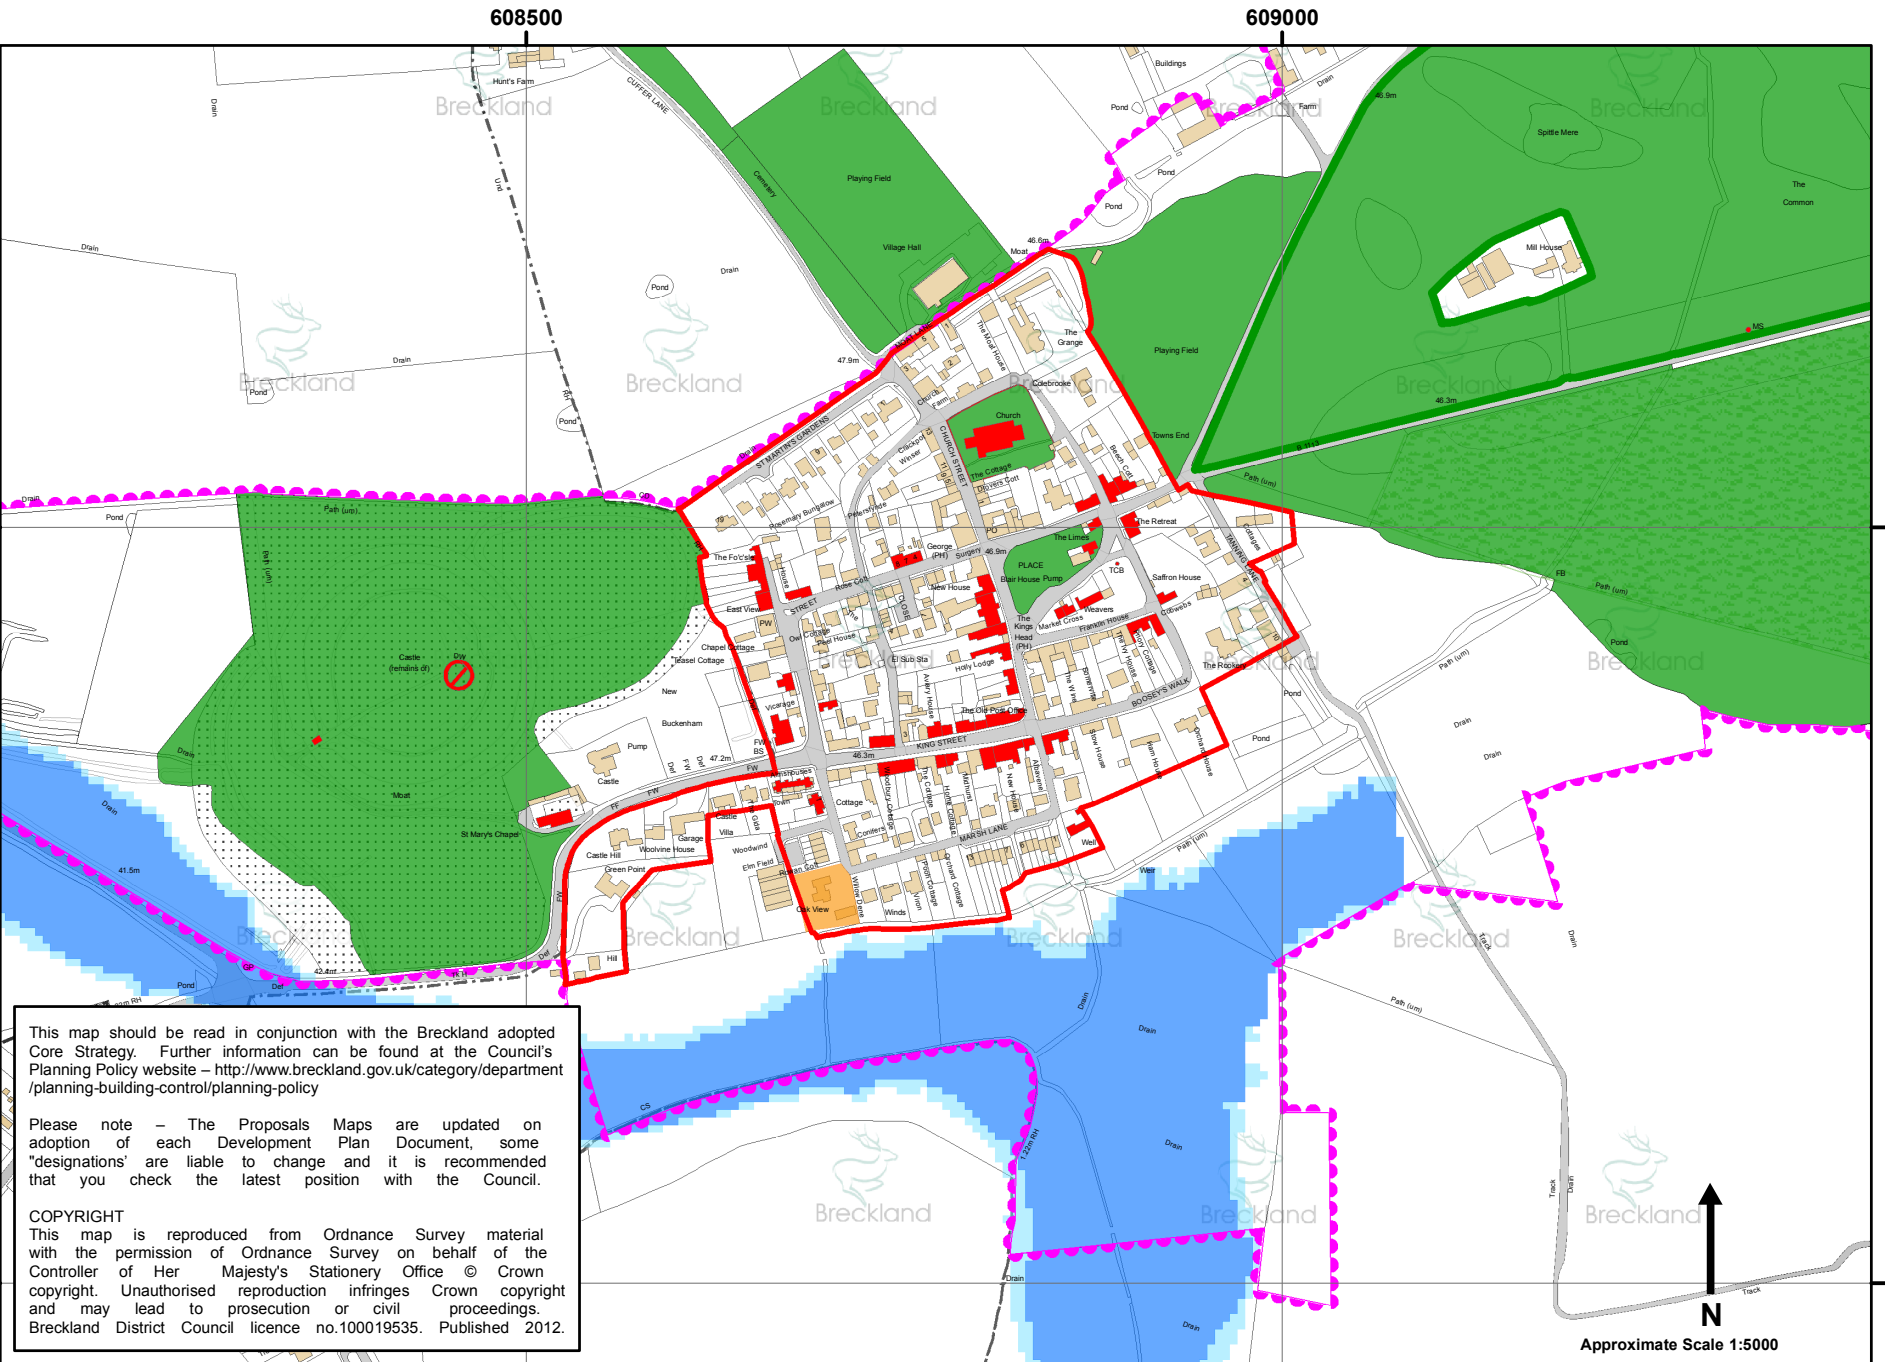

New Buckenham Proposals Map

Adopted January 2012

005062

000062

Approximate Scale 1:5000

608500

609000

290500

608500

609000

000062

This map should be read in conjunction with the Breckland adopted Core Strategy. Further information can be found at the Council's Planning Policy website – <http://www.breckland.gov.uk/category/department/planning-building-control/planning-policy>

Please note – The Proposals Maps are updated on adoption of each Development Plan Document, some "designations" are liable to change and it is recommended that you check the latest position with the Council.

COPYRIGHT
 This map is reproduced from Ordnance Survey material with the permission of Ordnance Survey on behalf of the Controller of Her Majesty's Stationery Office © Crown copyright. Unauthorised reproduction infringes Crown copyright and may lead to prosecution or civil proceedings. Breckland District Council licence no.100019535. Published 2012.