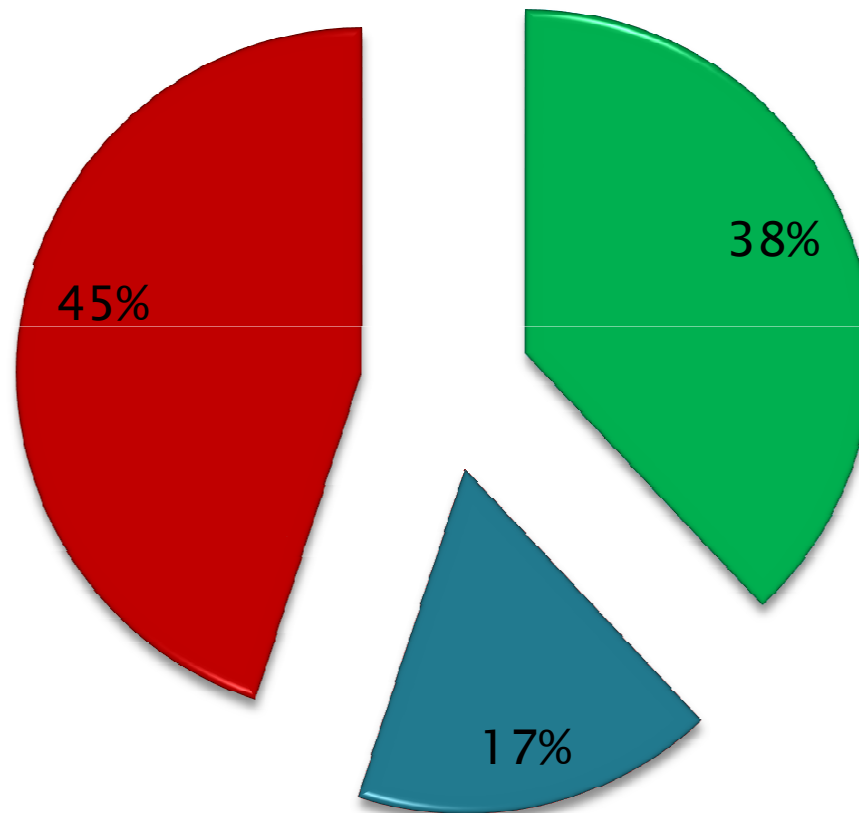

Pay And Display Parking Will Ease Traffic Congestion...

- Agree
- Undecided
- Disagree

A Park And Ride Scheme Will Ease Traffic Congestion...

A Car Sharing Initiative Will Ease Traffic Congestion...

- Agree
- Undecided
- Disagree

Parking Charges Will Help Breckland District Council Meet Its Local Community Commitments...

Attleborough Needs More Town Centre Car Parking Space...

Attleborough Needs A Multi-storey Car Park...

Supermarket Car Parking Should Be Regulated Through Ticket Validation...