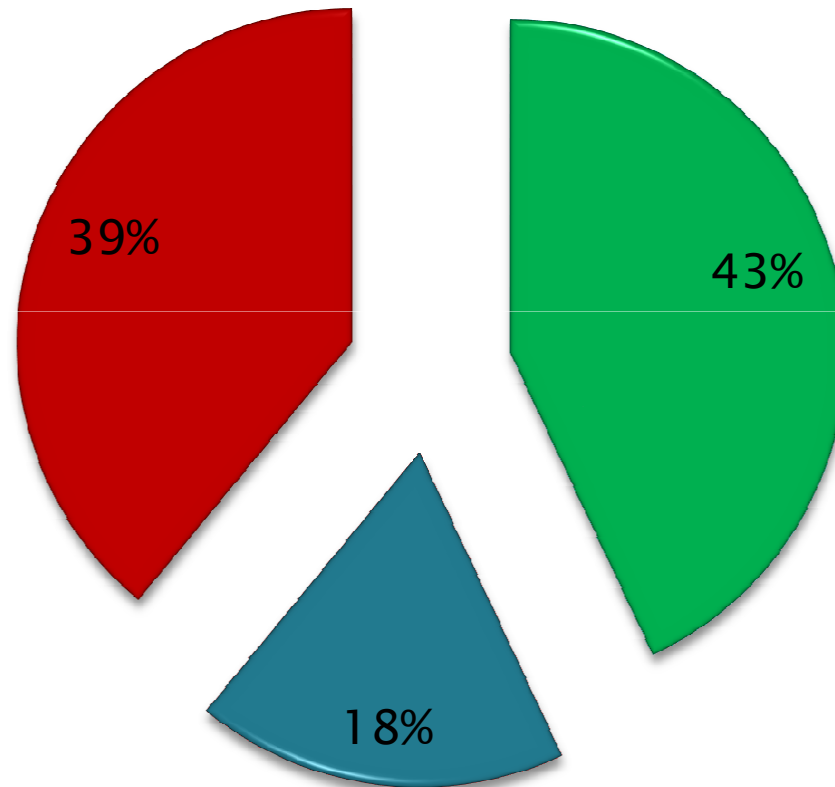

Pay And Display Parking Will Ease Traffic Congestion...

- Agree
- Undecided
- Disagree

A Park And Ride Scheme Will Ease Traffic Congestion...

A Car Sharing Initiative Will Ease Traffic Congestion...

- Agree
- Undecided
- Disagree

Parking Charges Will Help Breckland District Council Meet Its Local Community Commitments...

Attleborough Needs More Town Centre Car Parking Space...

Attleborough Needs A Multi-storey Car Park...

Supermarket Car Parking Should Be Regulated Through Ticket Validation...