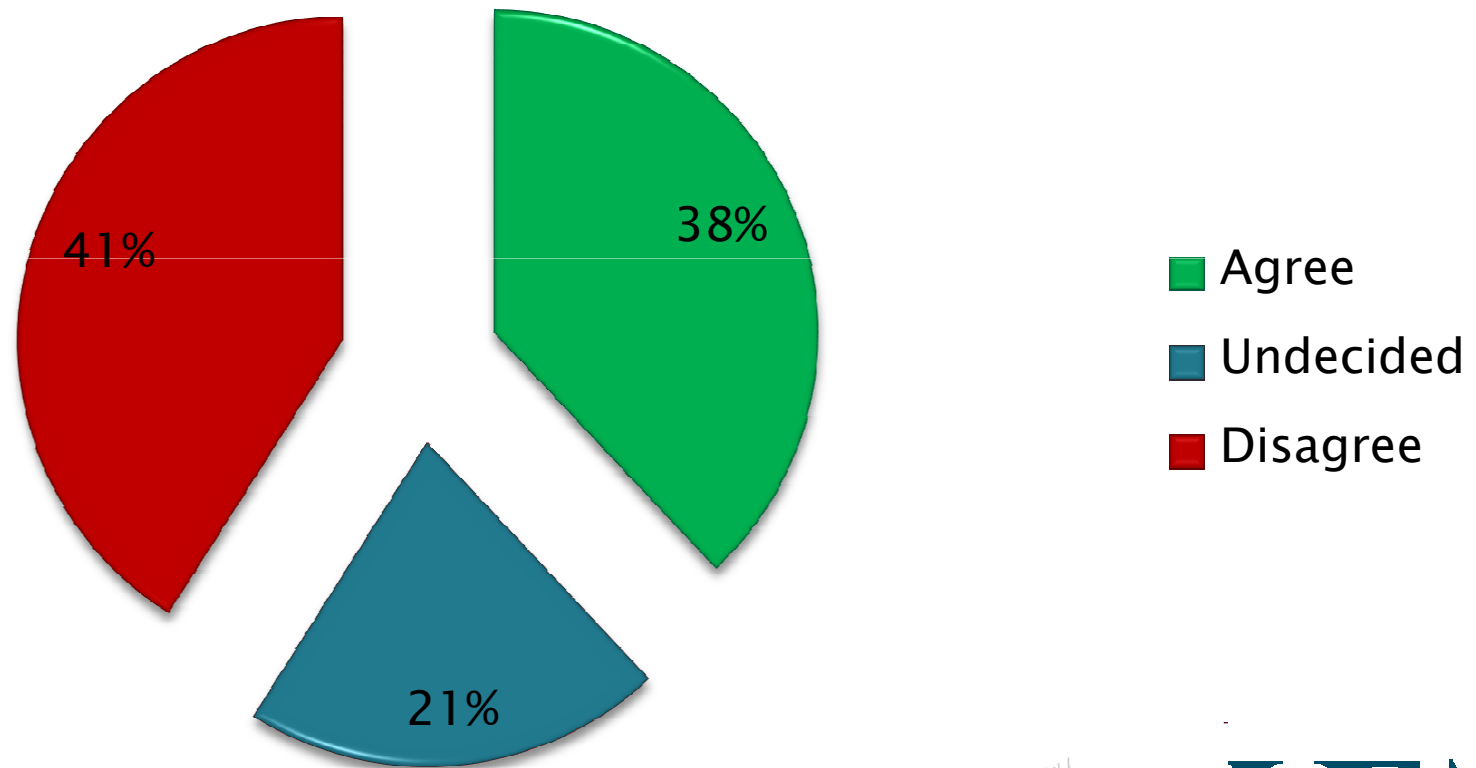

Pay And Display Parking Will Ease Traffic Congestion...

- Agree
- Undecided
- Disagree

A Park And Ride Scheme Will Ease Traffic Congestion...

A Car Sharing Initiative Will Ease Traffic Congestion...

- Agree
- Undecided
- Disagree

Parking Charges Will Help Breckland District Council Meet Its Local Community Commitments...

Attleborough Needs More Town Centre Car Parking Space...

Attleborough Needs A Multi-storey Car Park...

Supermarket Car Parking Should Be Regulated Through Ticket Validation...