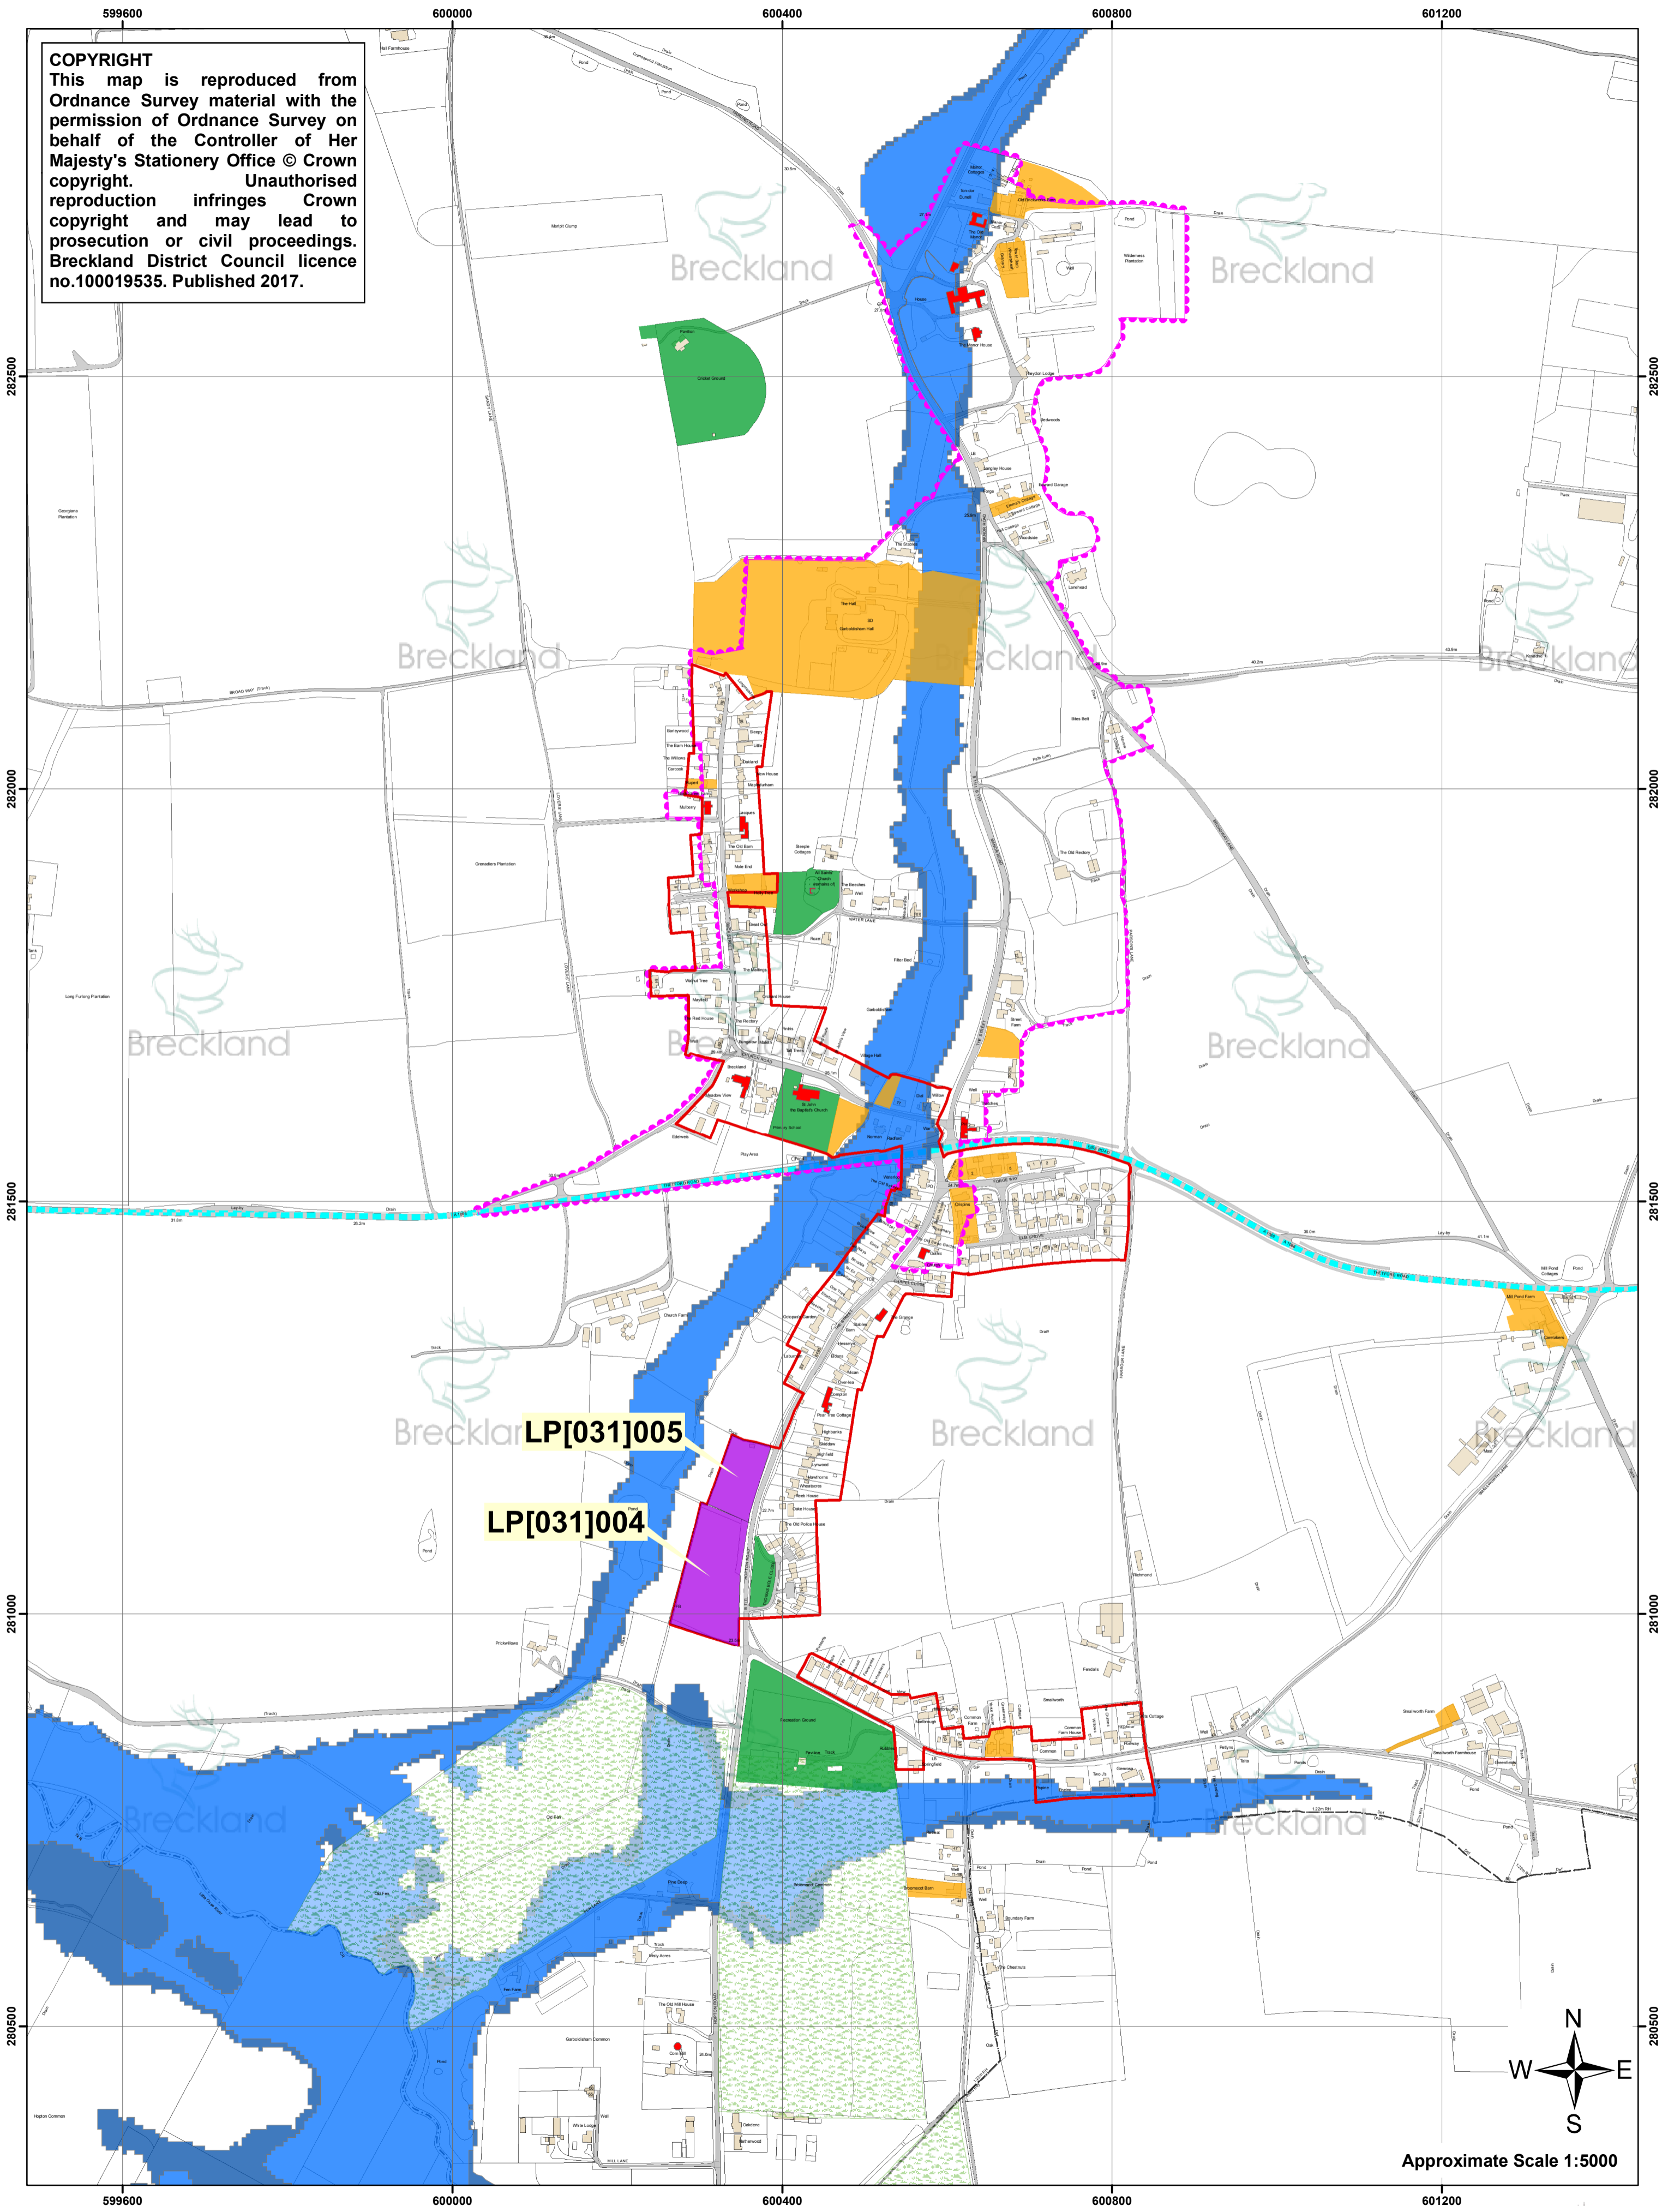

Garboldisham Policies Map Pre-Submission Publication Summer 2017

COPYRIGHT
This map is reproduced from Ordnance Survey material with the permission of Ordnance Survey on behalf of the Controller of Her Majesty's Stationery Office © Crown copyright. Unauthorised reproduction infringes Crown copyright and may lead to prosecution or civil proceedings. Breckland District Council licence no.100019535. Published 2017.

Approximate Scale 1:5000