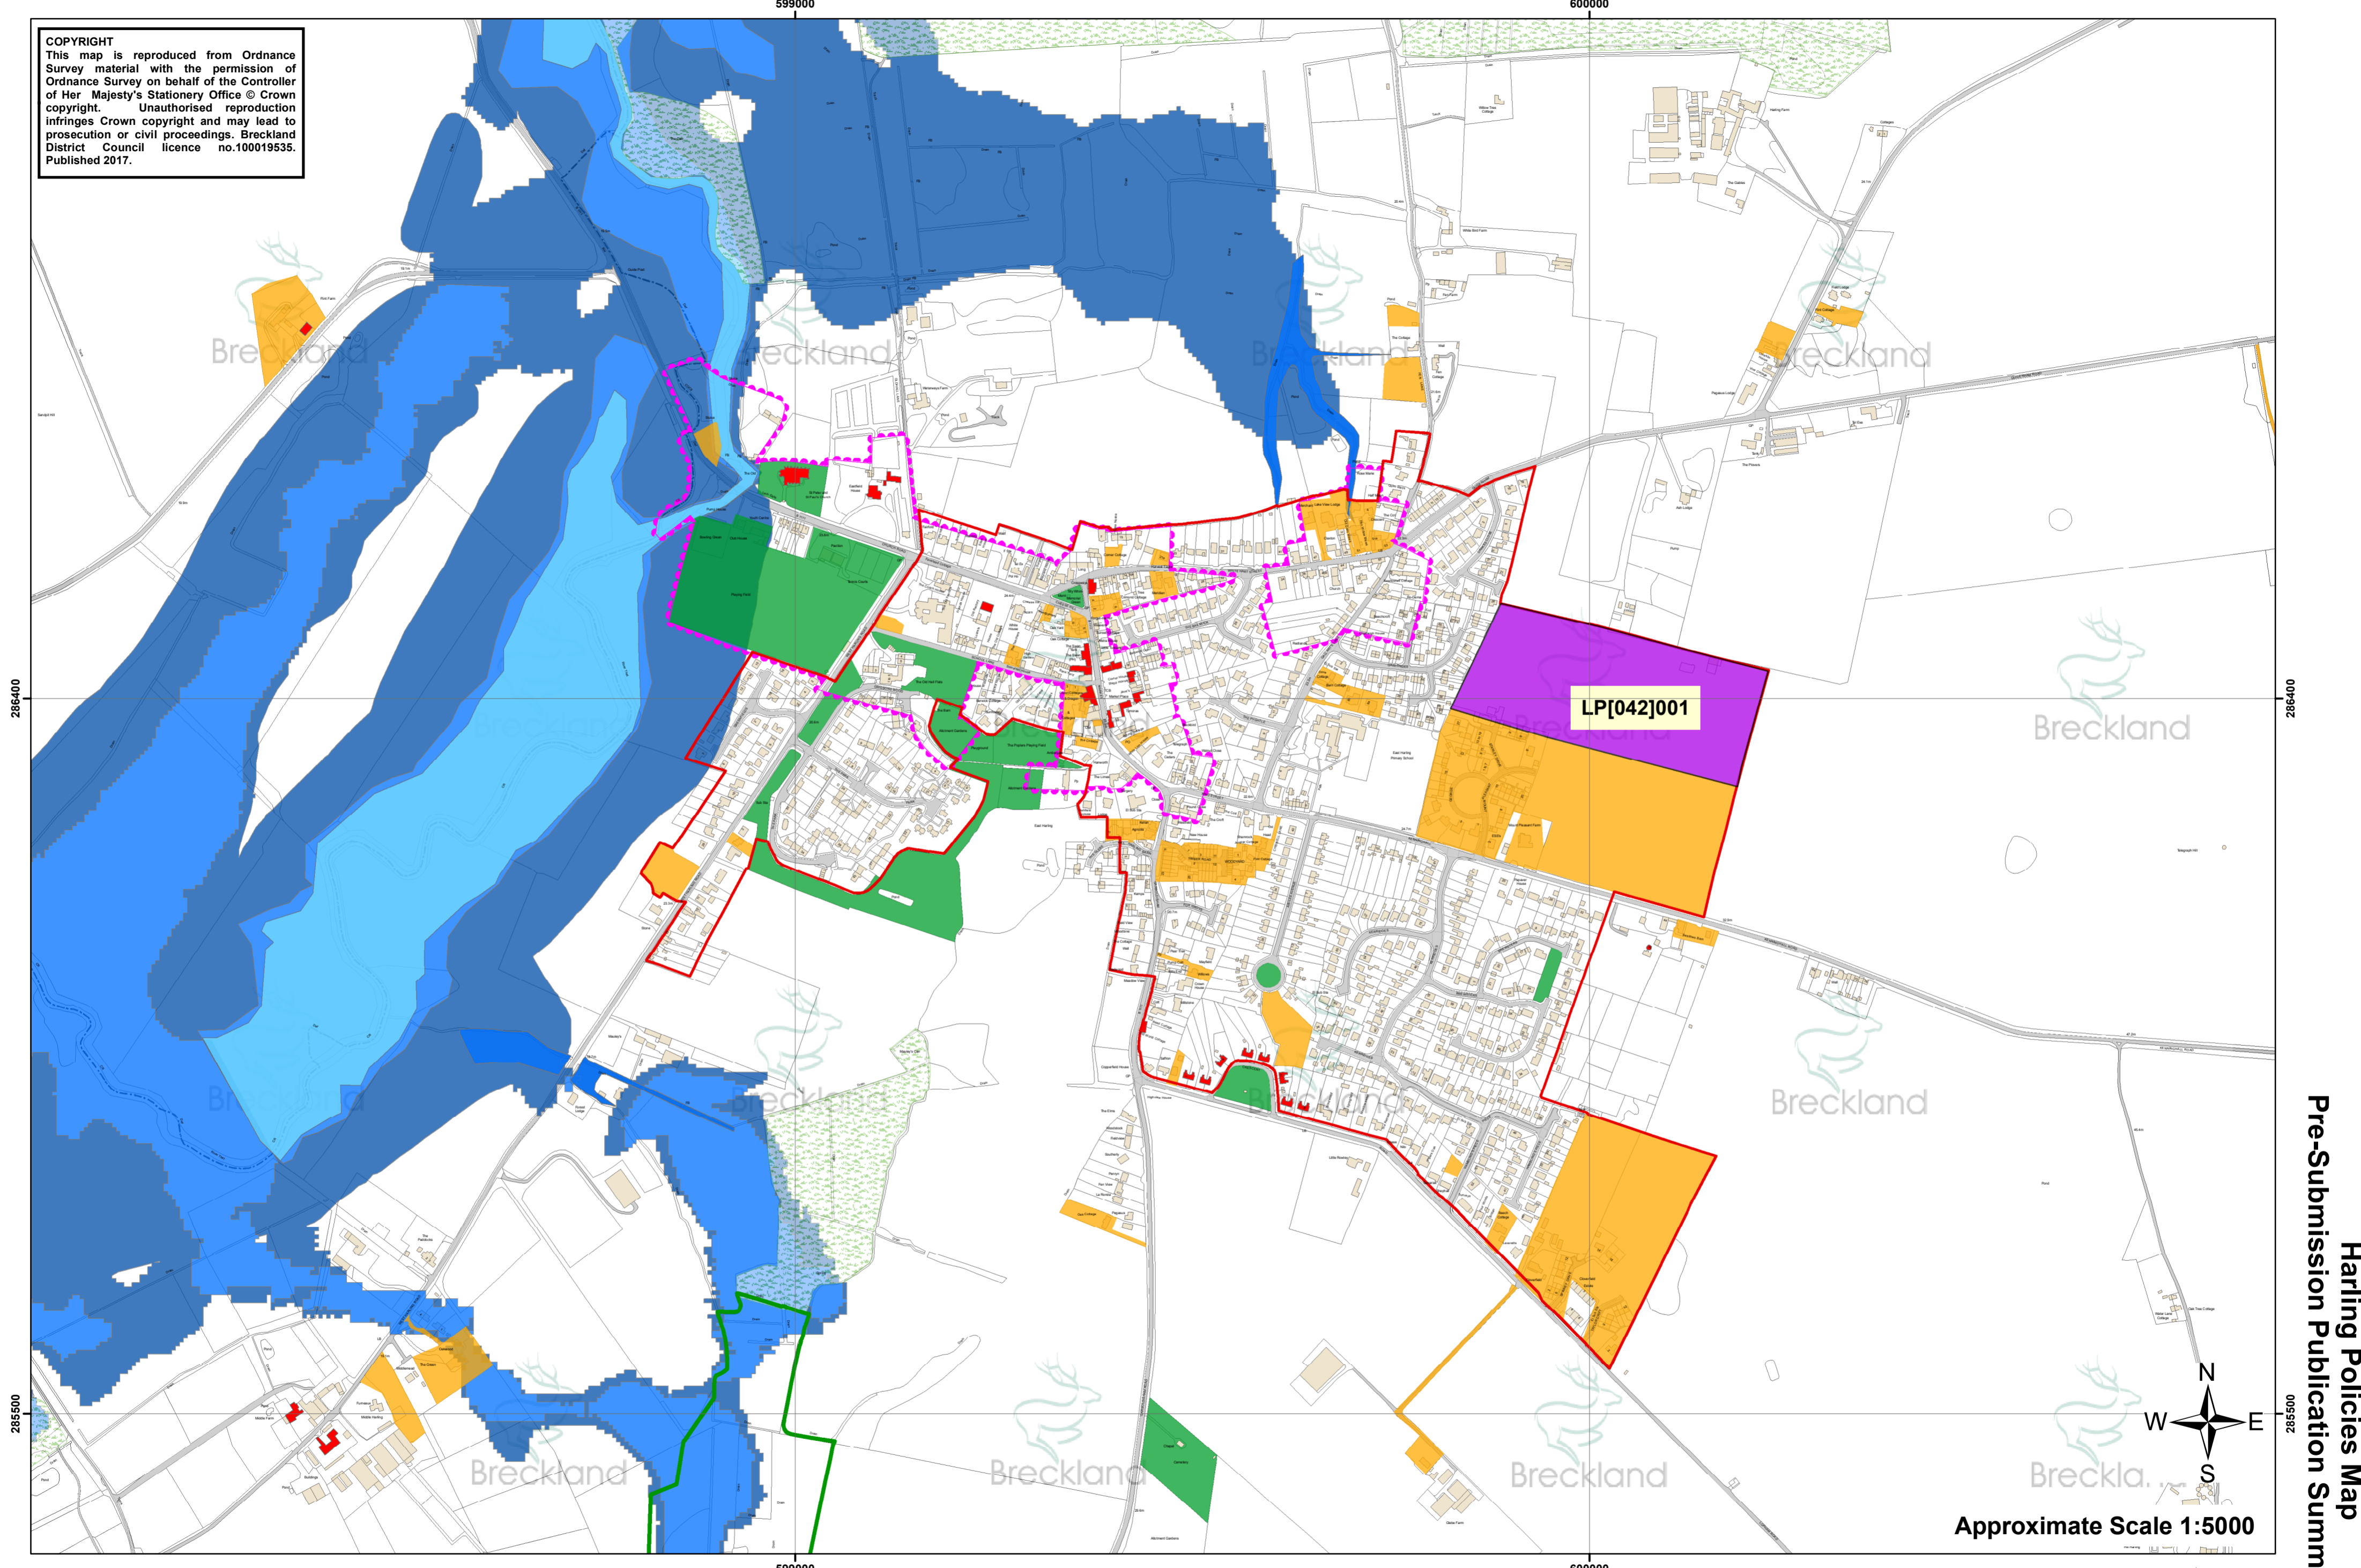

COPYRIGHT
This map is reproduced from Ordnance Survey material with the permission of Ordnance Survey on behalf of the Controller of Her Majesty's Stationery Office © Crown copyright. Unauthorised reproduction infringes Crown copyright and may lead to prosecution or civil proceedings. Breckland District Council licence no.100019535. Published 2017.

Harling Policies Map
Pre-Submission Publication Summer 2017

Approximate Scale 1:5000