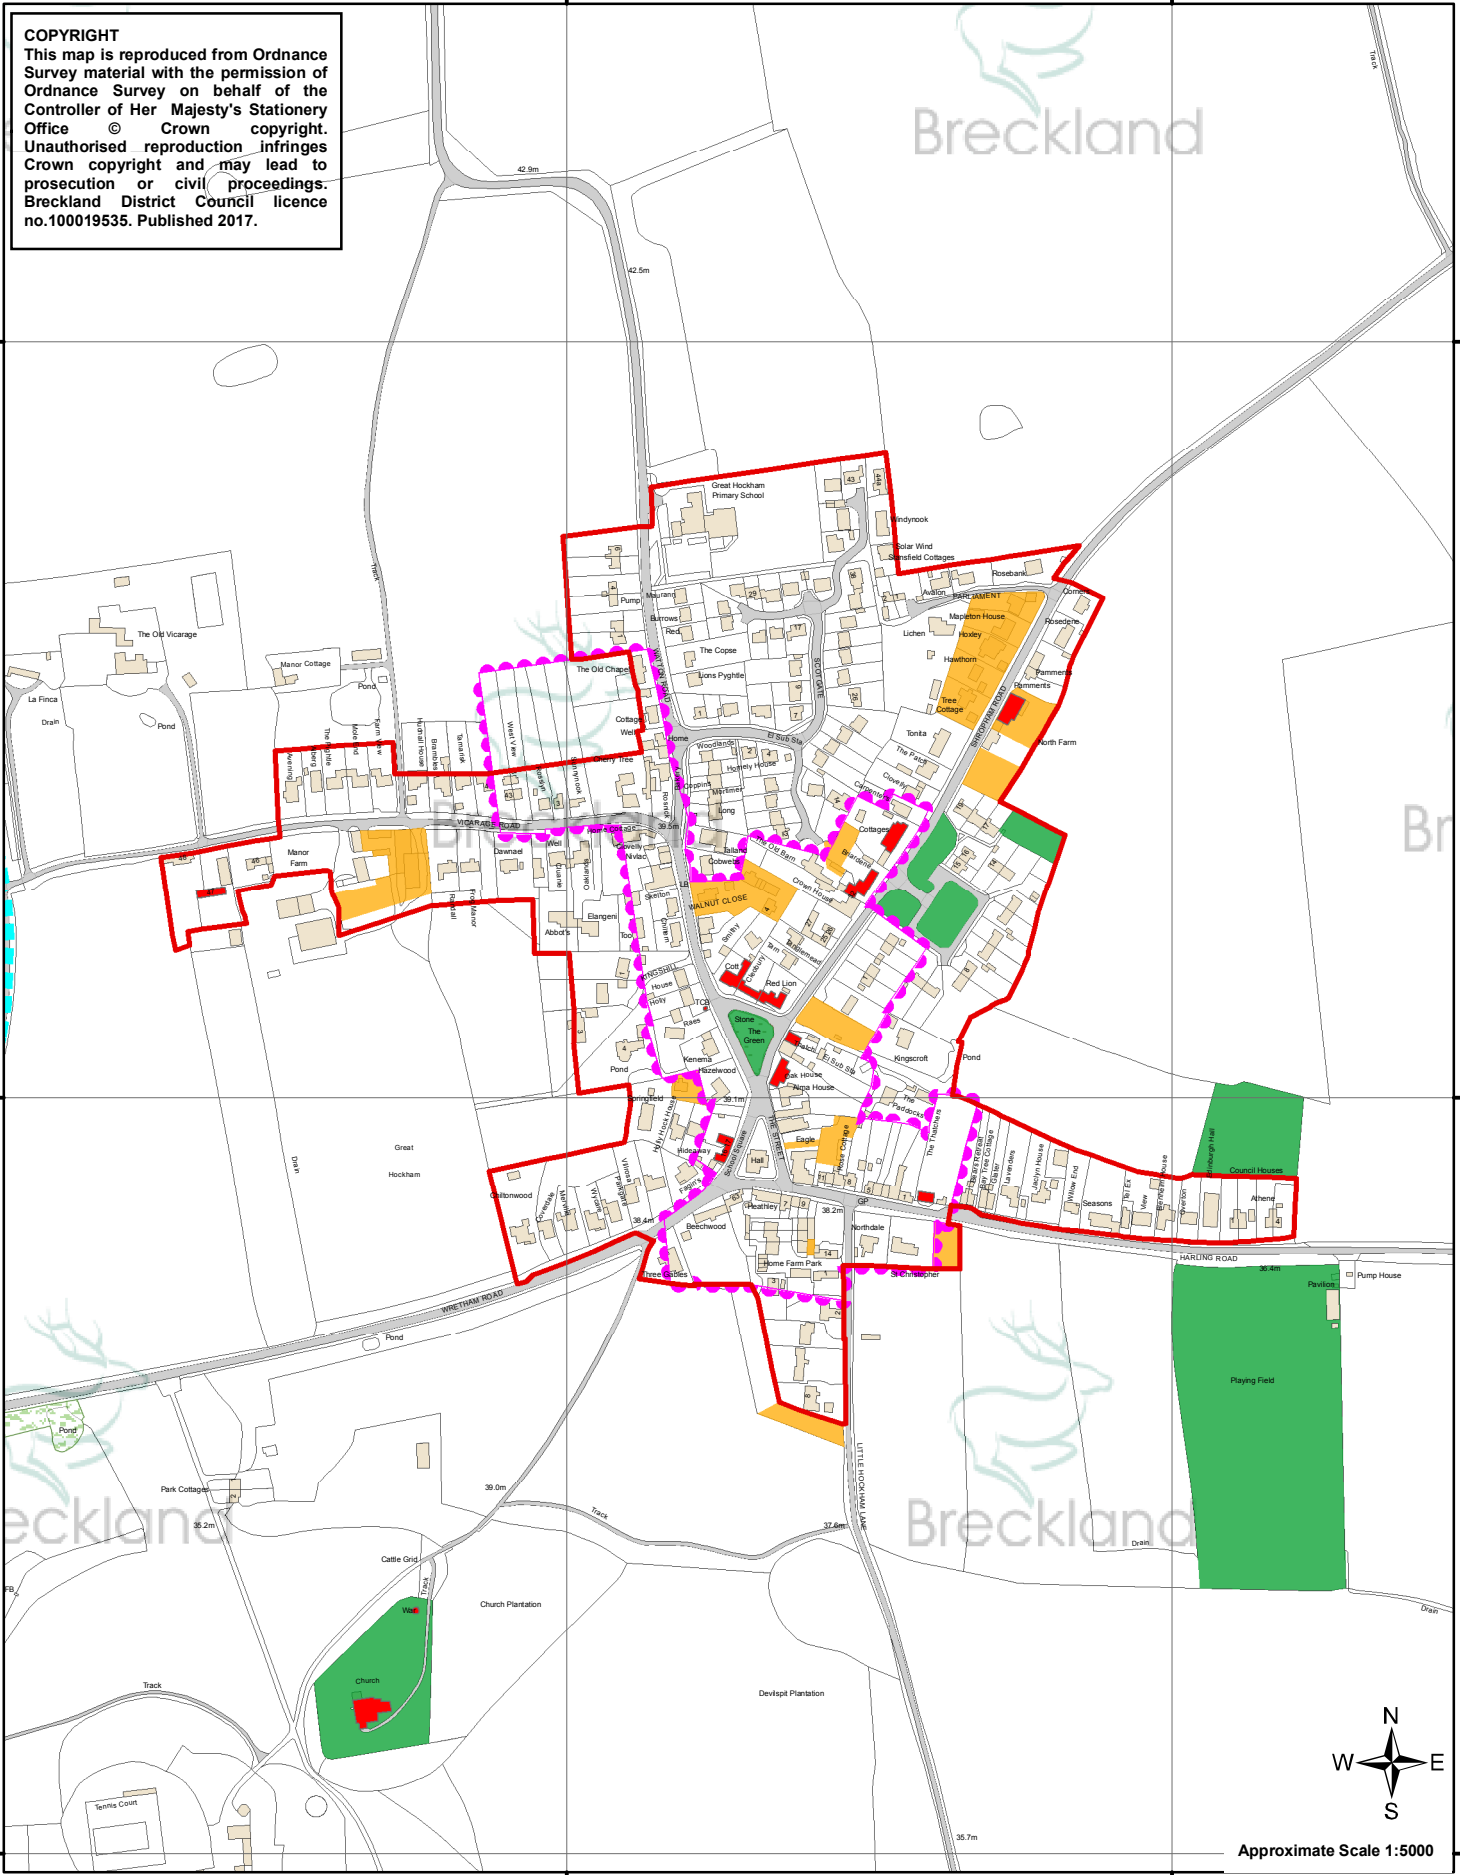

# Great Hockham Policies Map

## Pre-Submission Publication Summer 2017

595200

595600

**COPYRIGHT**  
 This map is reproduced from Ordnance Survey material with the permission of Ordnance Survey on behalf of the Controller of Her Majesty's Stationery Office © Crown copyright. Unauthorised reproduction infringes Crown copyright and may lead to prosecution or civil proceedings. Breckland District Council licence no.100019535. Published 2017.

293000

293000

292500

292500

292000

292000

595200

595600

Approximate Scale 1:5000