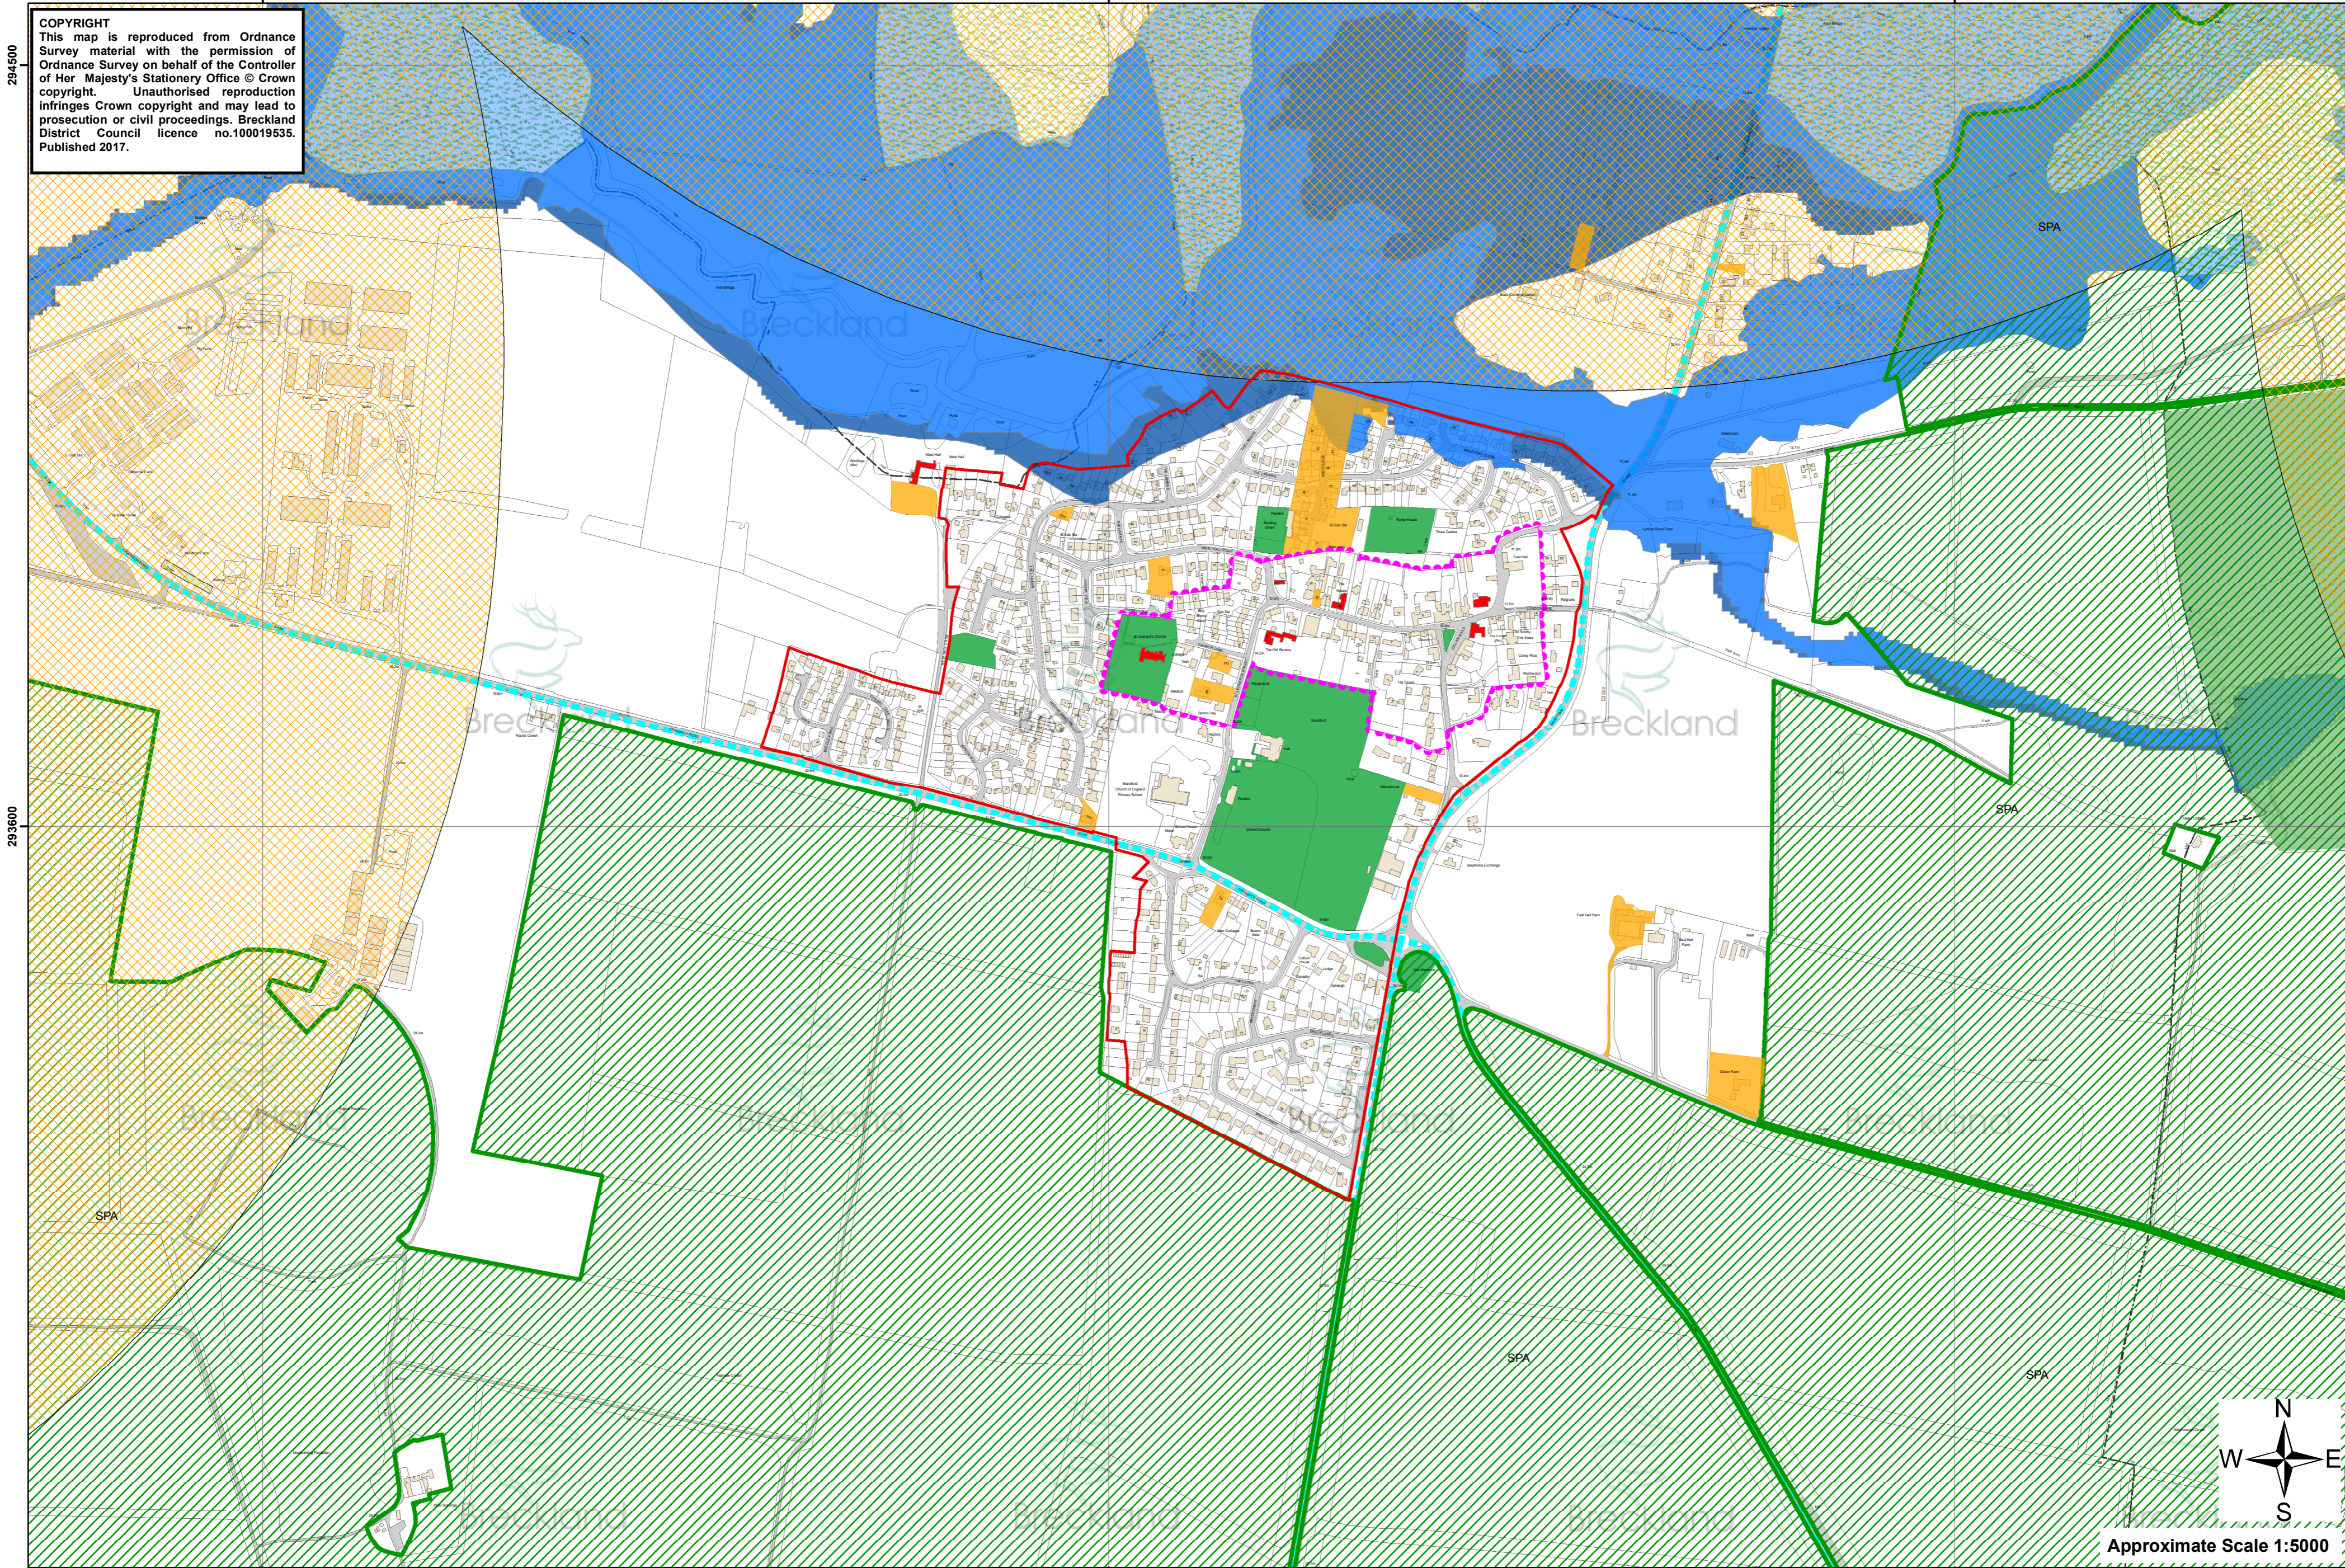

579000

580000

581000

294500

00962

**COPYRIGHT**  
 This map is reproduced from Ordnance Survey material with the permission of Ordnance Survey on behalf of the Controller of Her Majesty's Stationery Office © Crown copyright. Unauthorised reproduction infringes Crown copyright and may lead to prosecution or civil proceedings. Breckland District Council licence no.100019535. Published 2017.

293600

00962

579000

580000

581000