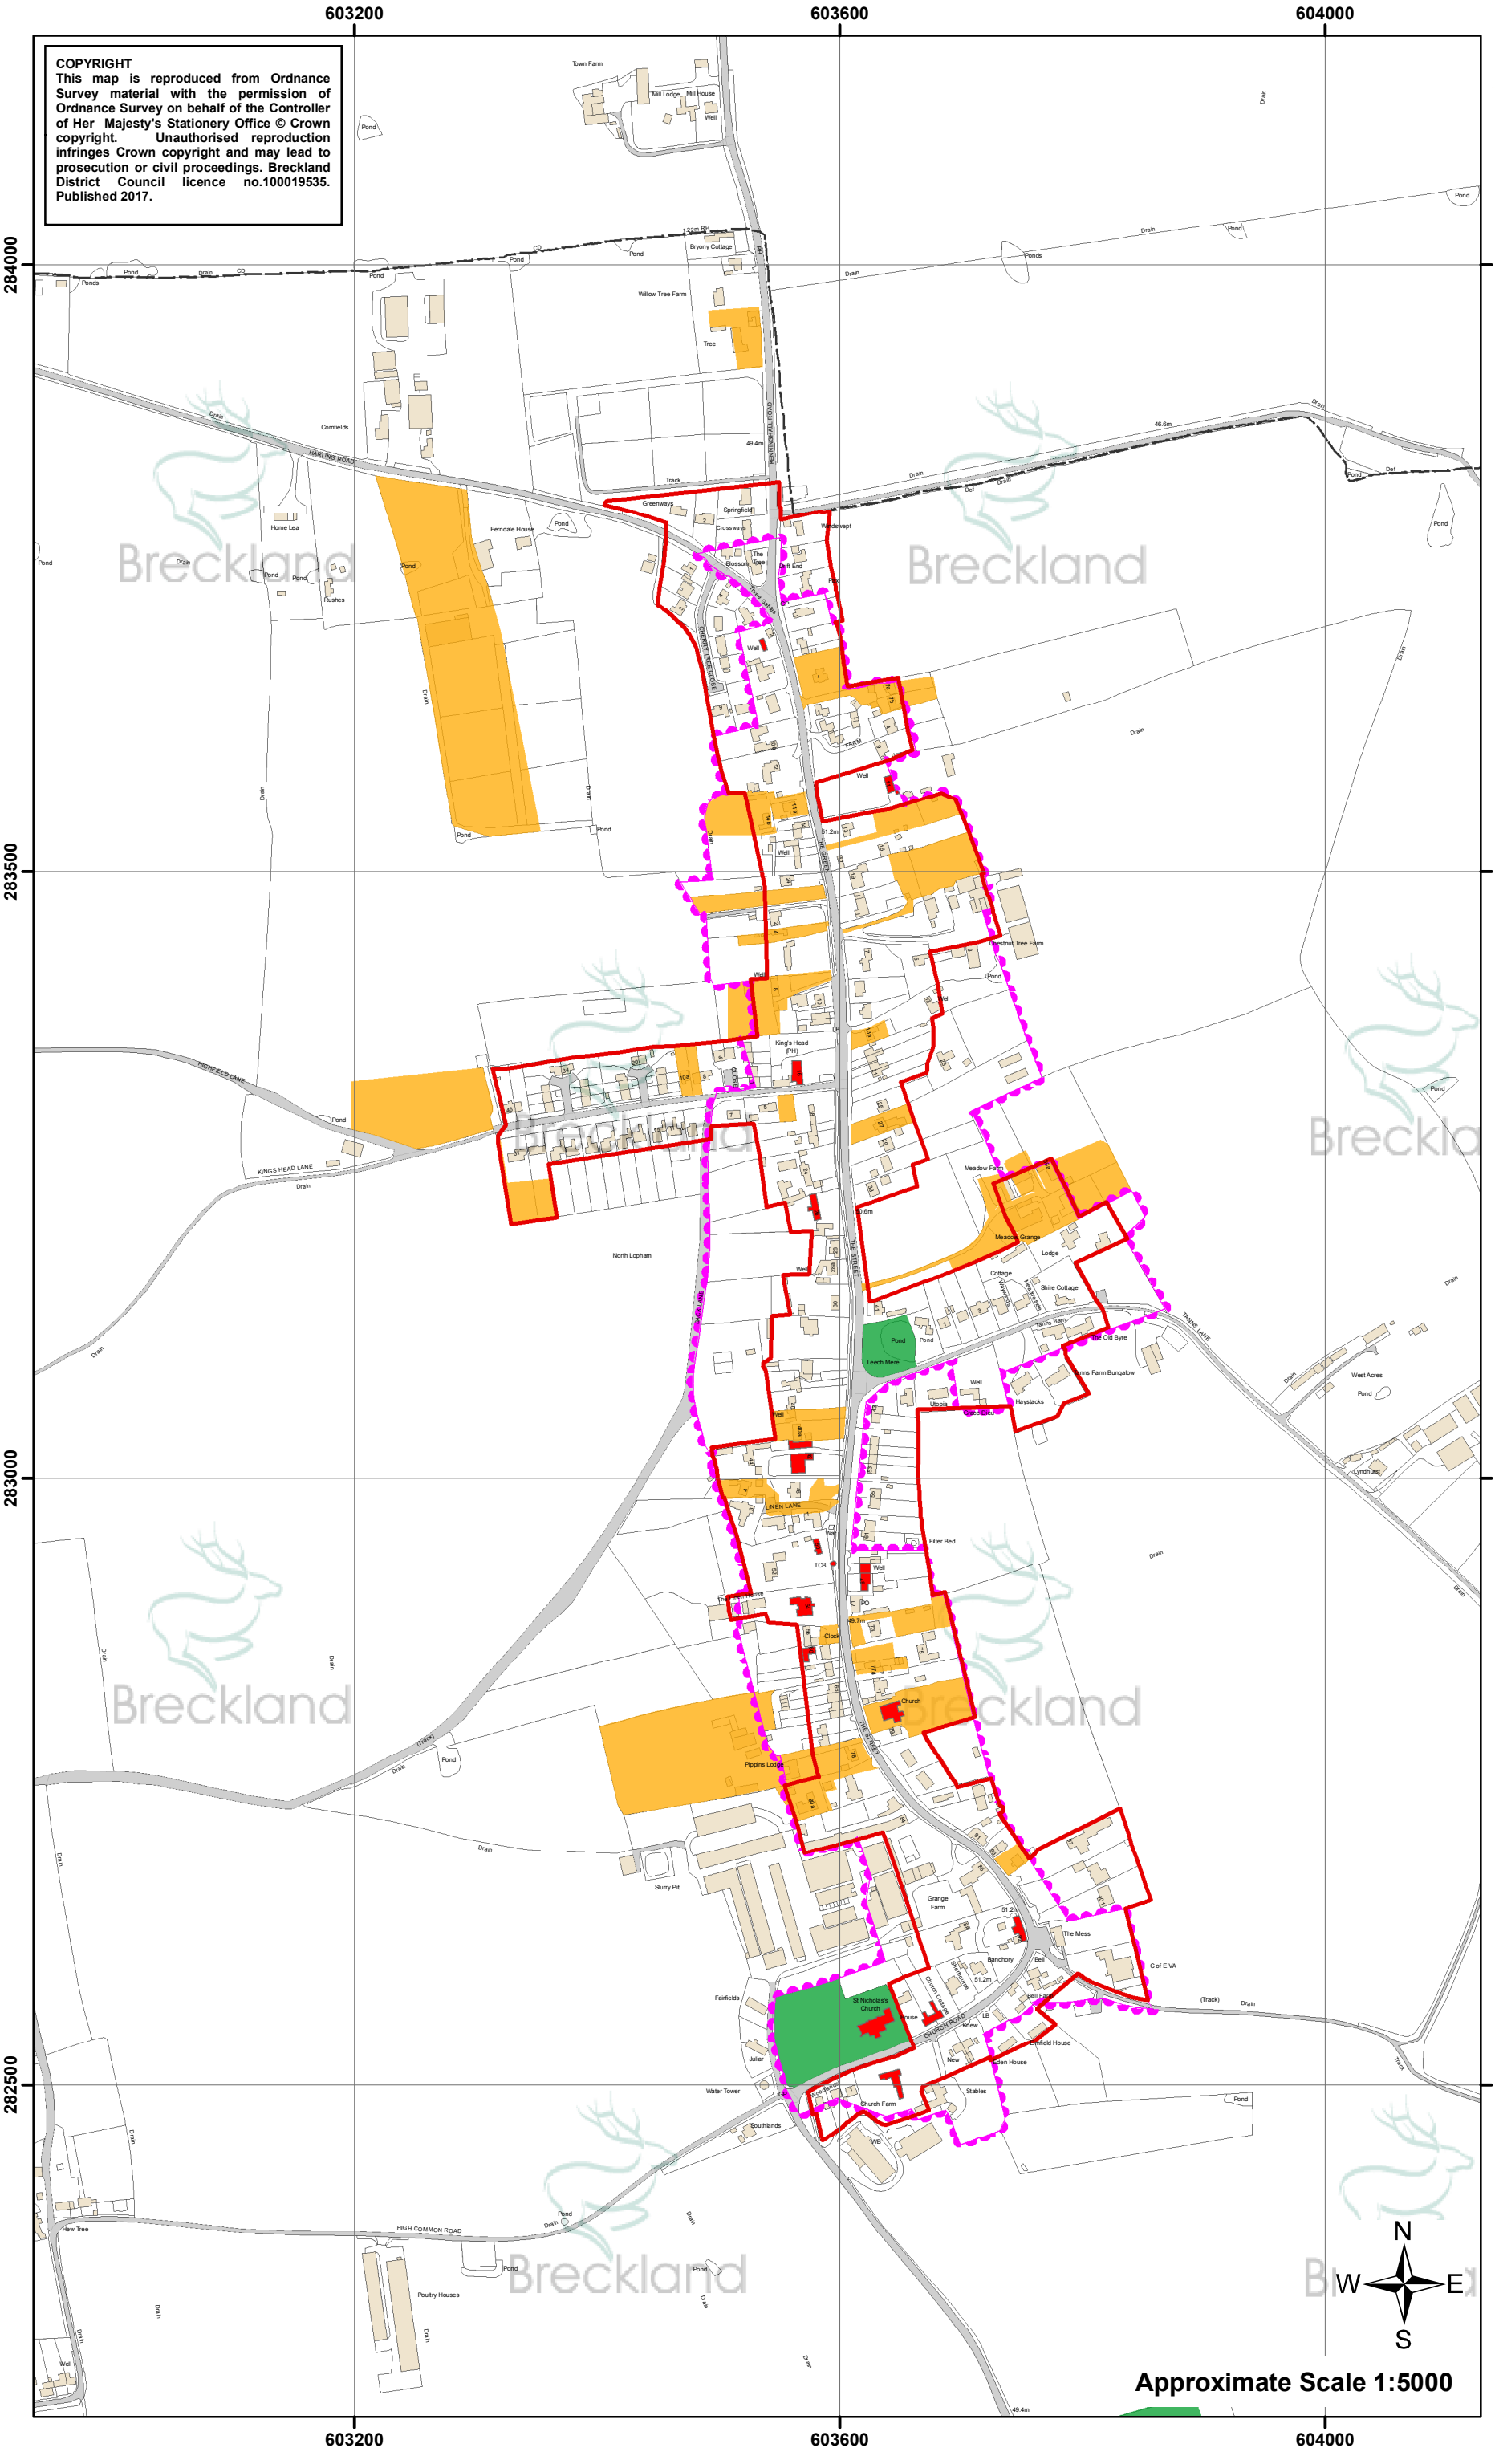

North Lopham Policies Map Pre-Submission Publication Summer 2017

COPYRIGHT
This map is reproduced from Ordnance Survey material with the permission of Ordnance Survey on behalf of the Controller of Her Majesty's Stationery Office © Crown copyright. Unauthorised reproduction infringes Crown copyright and may lead to prosecution or civil proceedings. Breckland District Council licence no.100019535. Published 2017.

Approximate Scale 1:5000

603200 603600 604000

282500

283000

283500

284000

282500

283000

283500

284000