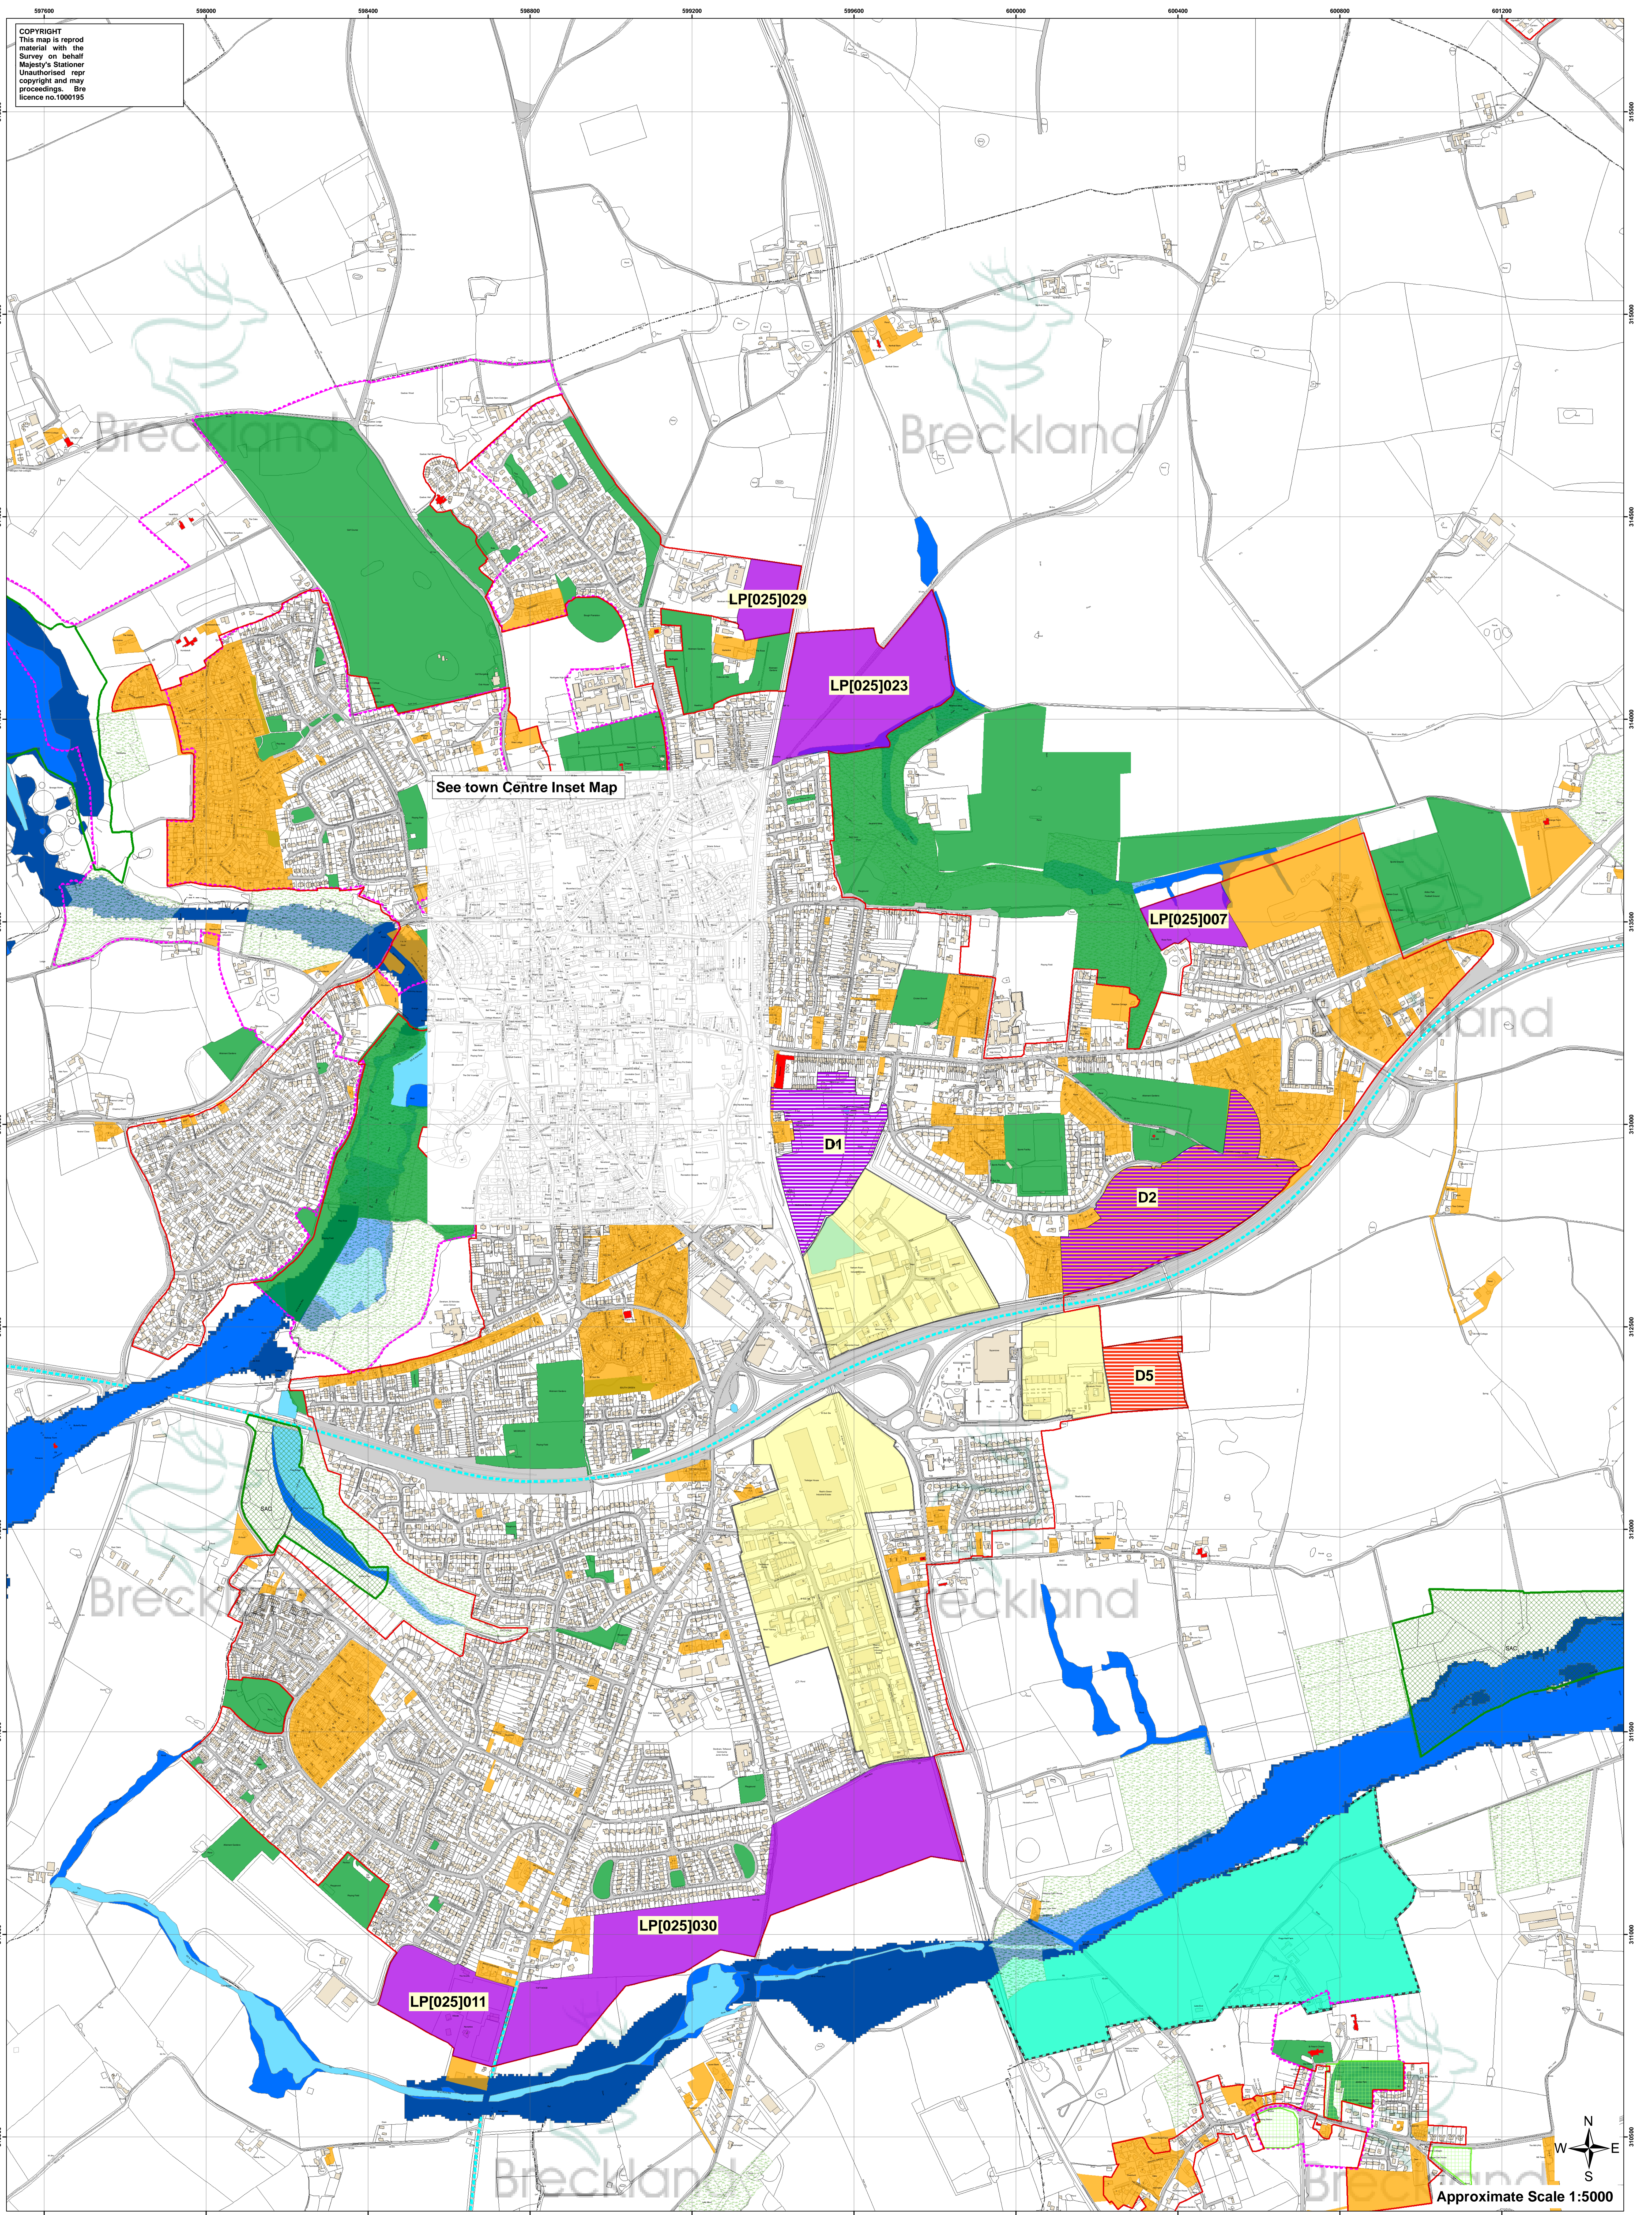

317900

317900

317000

317000

597000

598000

Approximate Scale 1:5000

Carbrooke Policies Map

Approximate Scale 1:5000

Caston Policies Map
Pre-Submission Publication Summer 2017

595000

596000

COPYRIGHT
This map is reproduced from Ordnance Survey material with the permission of Ordnance Survey on behalf of the Controller of Her Majesty's Stationery Office. Crown copyright. Unauthorised reproduction infringes Crown copyright and may lead to prosecution or civil proceedings. Breckland District Council licence no.10019535. Published 2017.

COPYRIGHT
This map is reproduced
material with the
Survey on behalf
Majesty's Stationer
Unauthorised repr
copyright and may
proceedings. Bre
licence no.1000195

Approximate Scale 1:5000

Eccles Road, Quidenham Policies Map Pre-Submission Publication Summer 2017