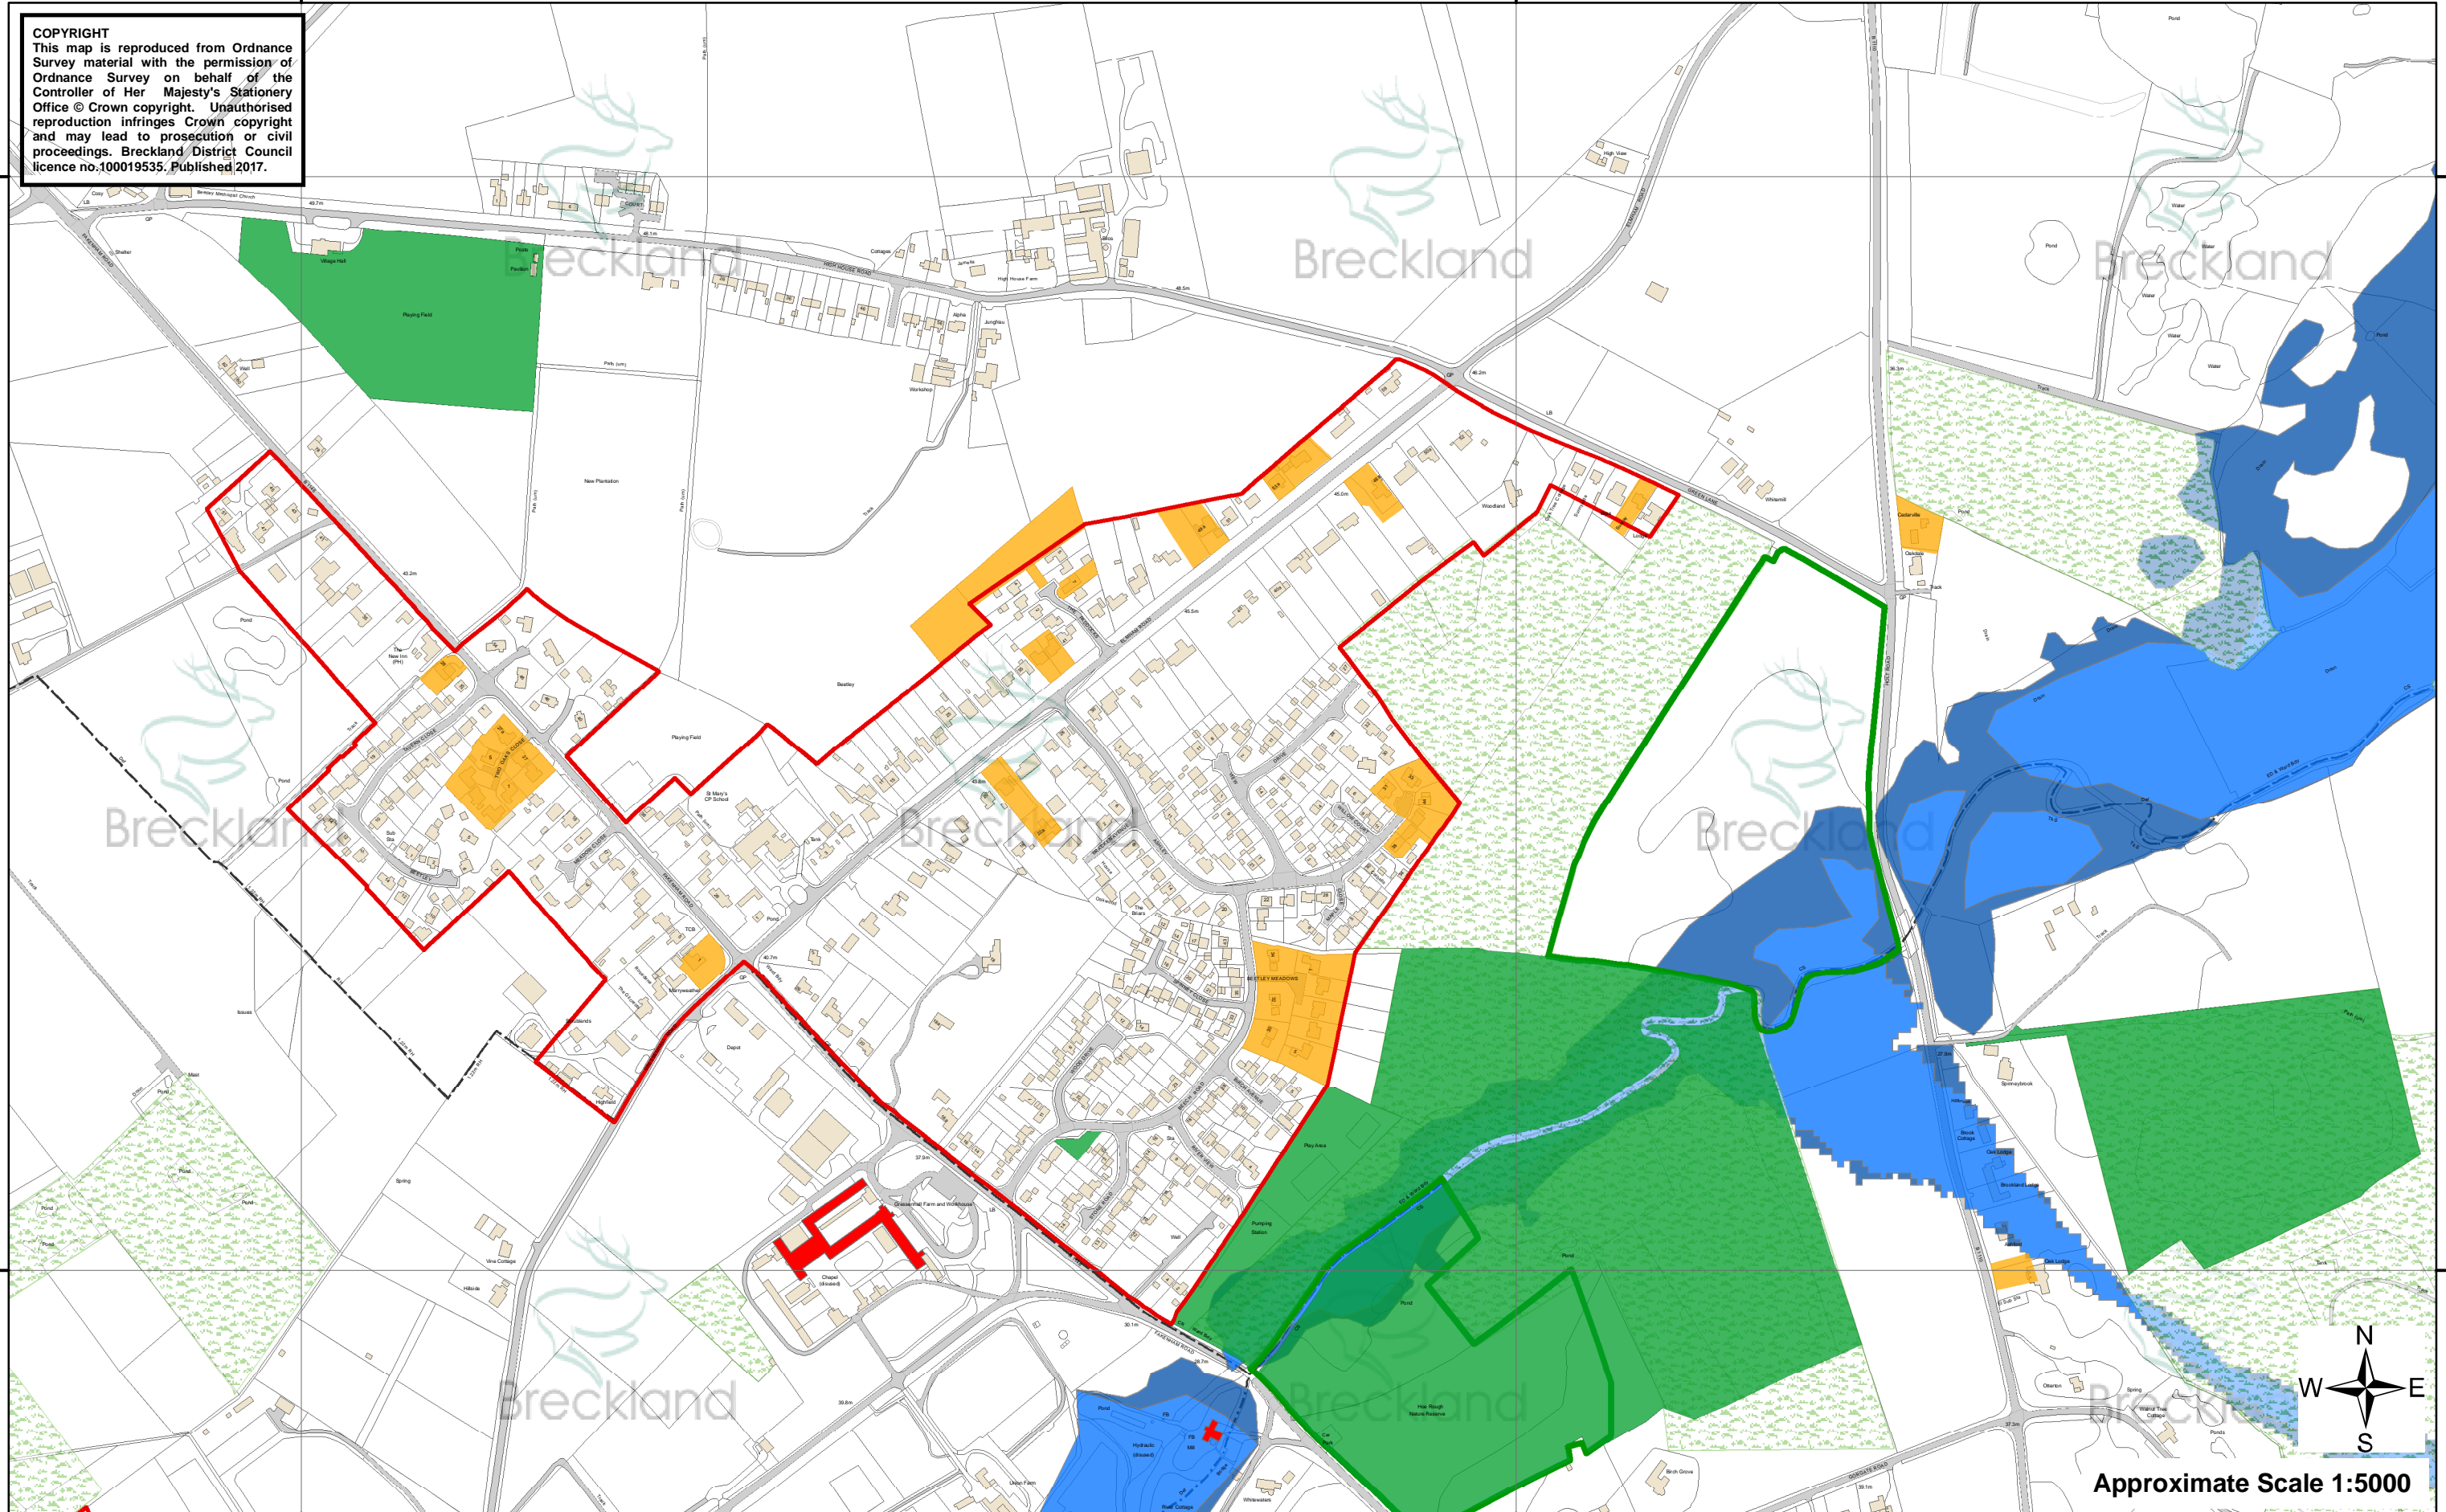

Beetley Policies Map

Pre-Submission Publication Summer 2017

597000

598000

COPYRIGHT
This map is reproduced from Ordnance Survey material with the permission of Ordnance Survey on behalf of the Controller of Her Majesty's Stationery Office © Crown copyright. Unauthorised reproduction infringes Crown copyright and may lead to prosecution or civil proceedings. Breckland District Council licence no.100019535. Published 2017.

317900

317900

317000

317000

597000

598000

Approximate Scale 1:5000

Carbrooke Policies Map

Pre-Submission Publication Summer 2017

594800

595200

595600

COPYRIGHT
This map is reproduced from Ordnance Survey material with the permission of Ordnance Survey on behalf of the Controller of Her Majesty's Stationery Office © Crown copyright. Unauthorised reproduction infringes Crown copyright and may lead to prosecution or civil proceedings. Breckland District Council licence no.100019535. Published 2017.