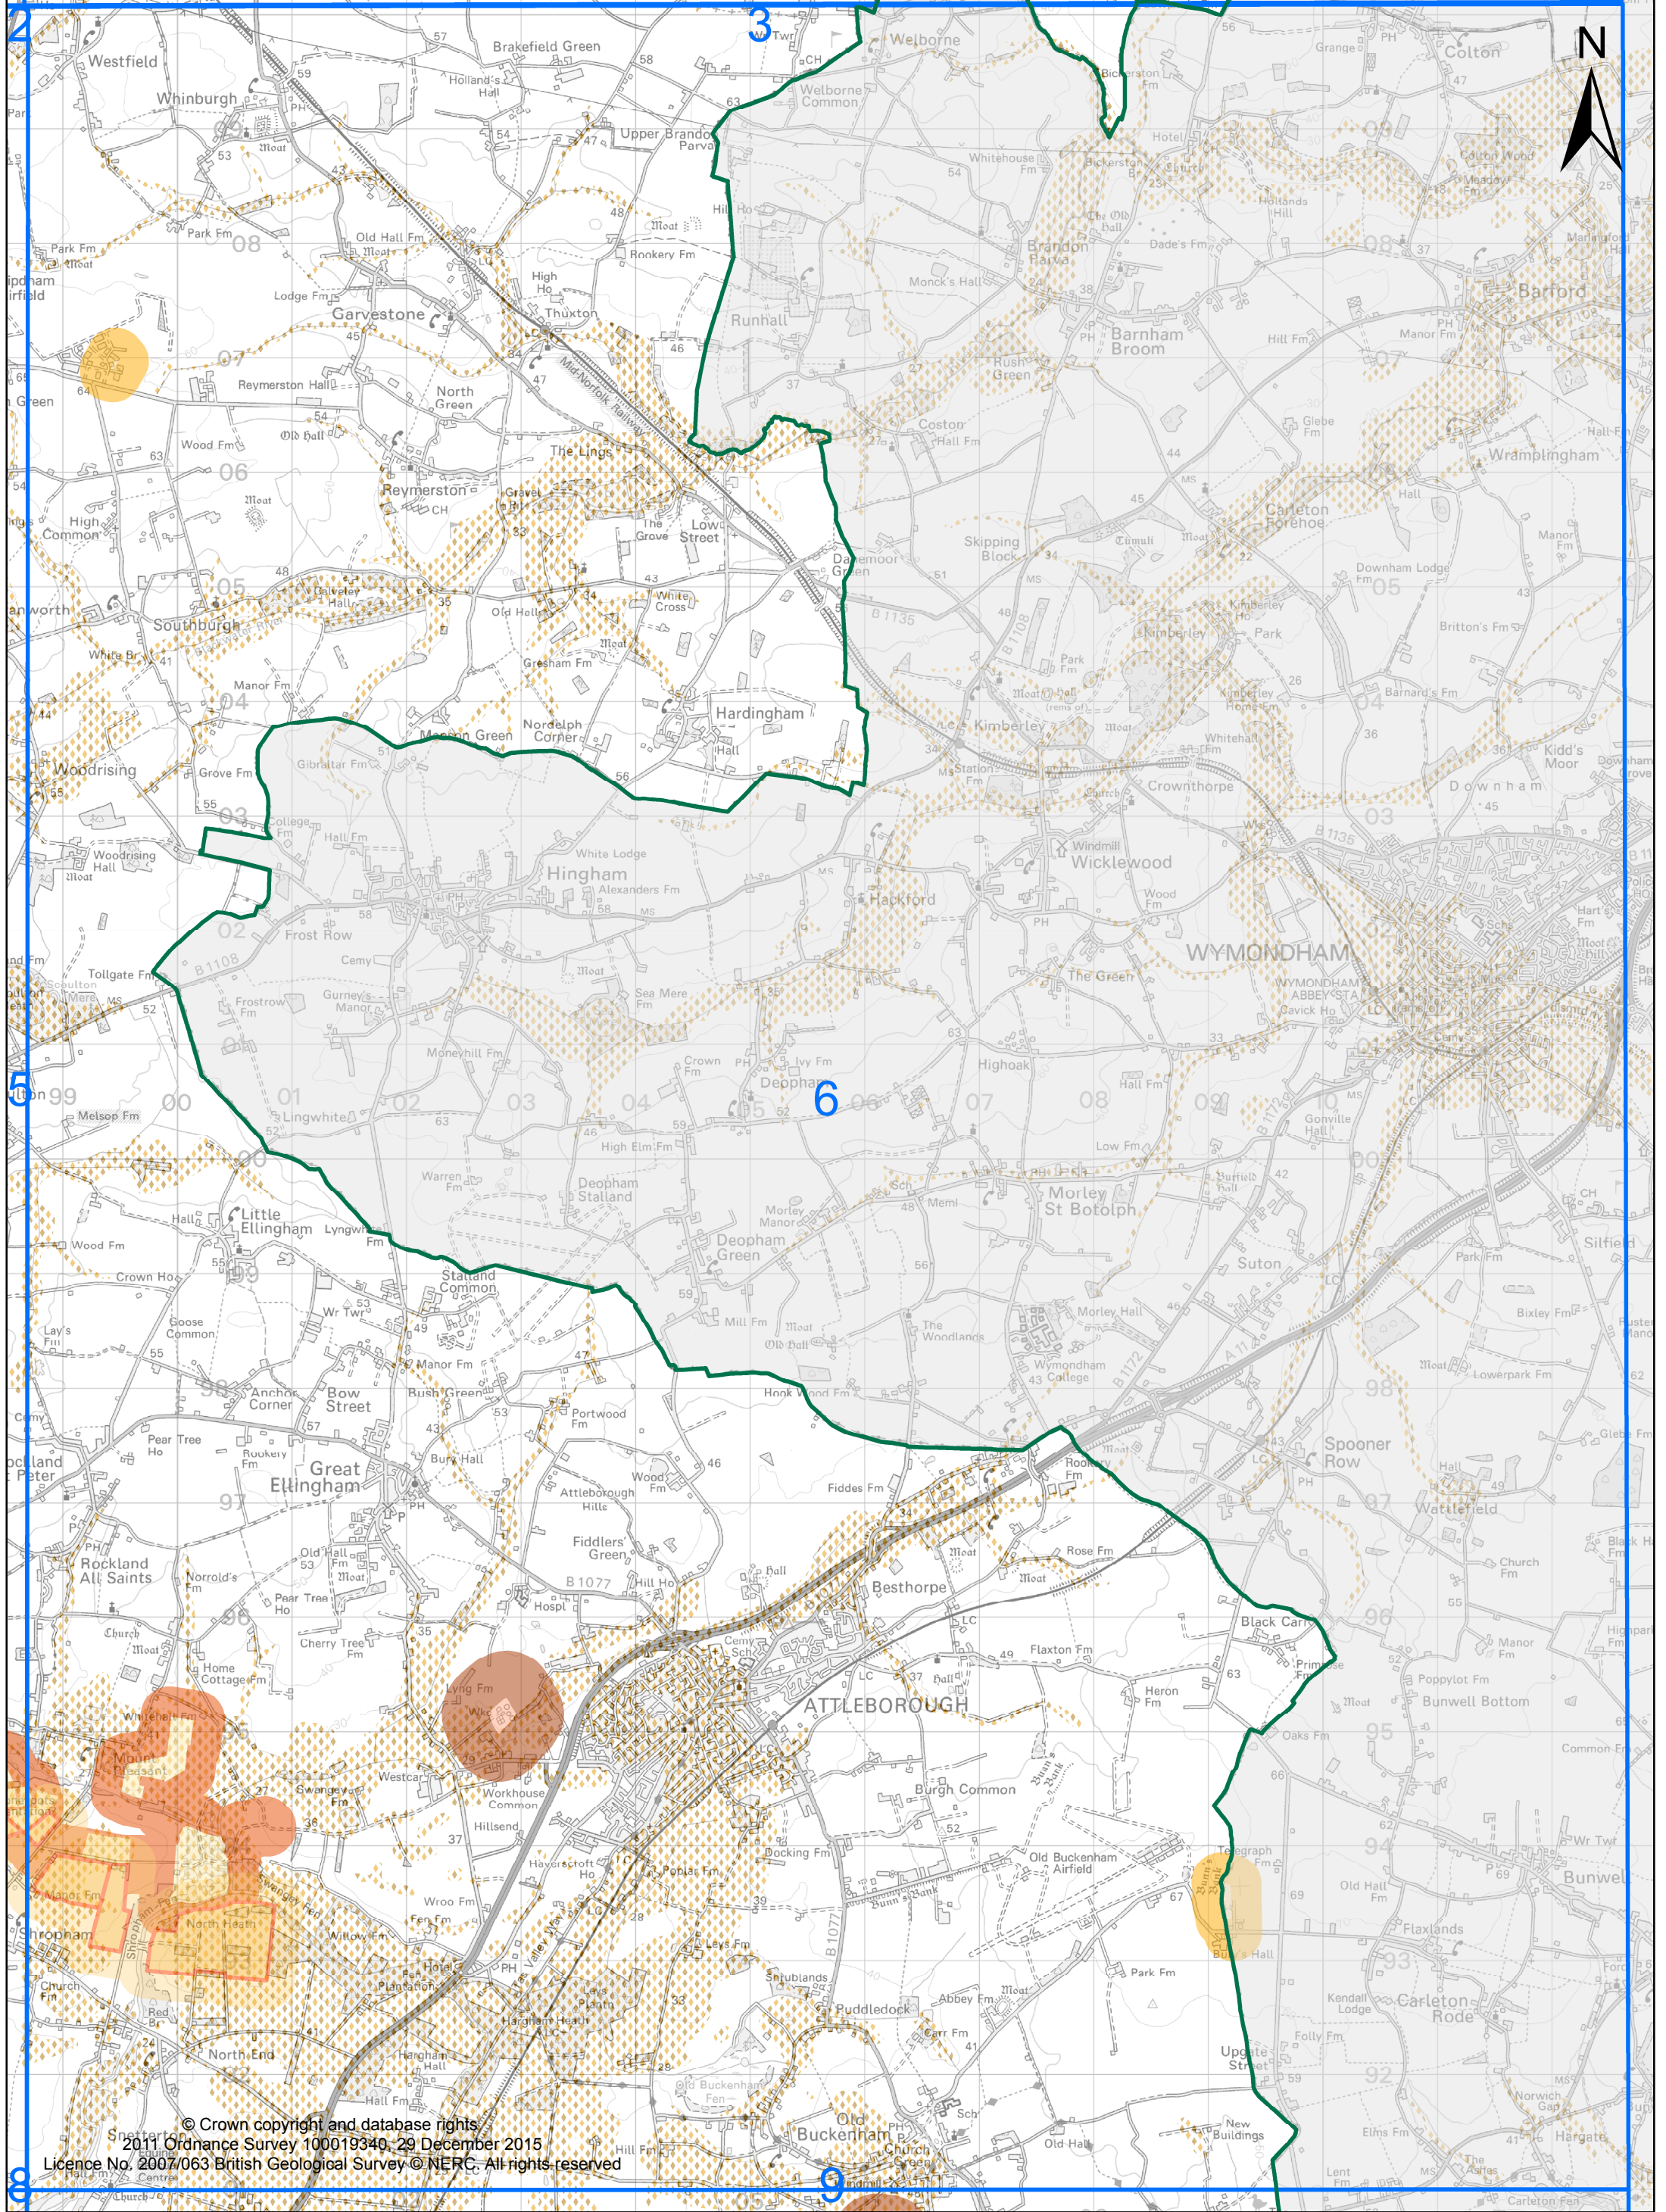

© Crown copyright and database rights
2011 Ordnance Survey 100019340, 29 December 2015
Licence No. 2007/063 British Geological Survey © NERC. All rights reserved

© Crown copyright and database rights
 2011 Ordnance Survey 100019340, 29 December 2015
 Licence No. 2007/063 British Geological Survey © NERC. All rights reserved

0 6251,250 2,500 3,750 5,000 Metres

© Crown copyright and database rights
 2011 Ordnance Survey 100019340, 29 December 2015
 Licence No. 2007/063 British Geological Survey © NERC. All rights reserved